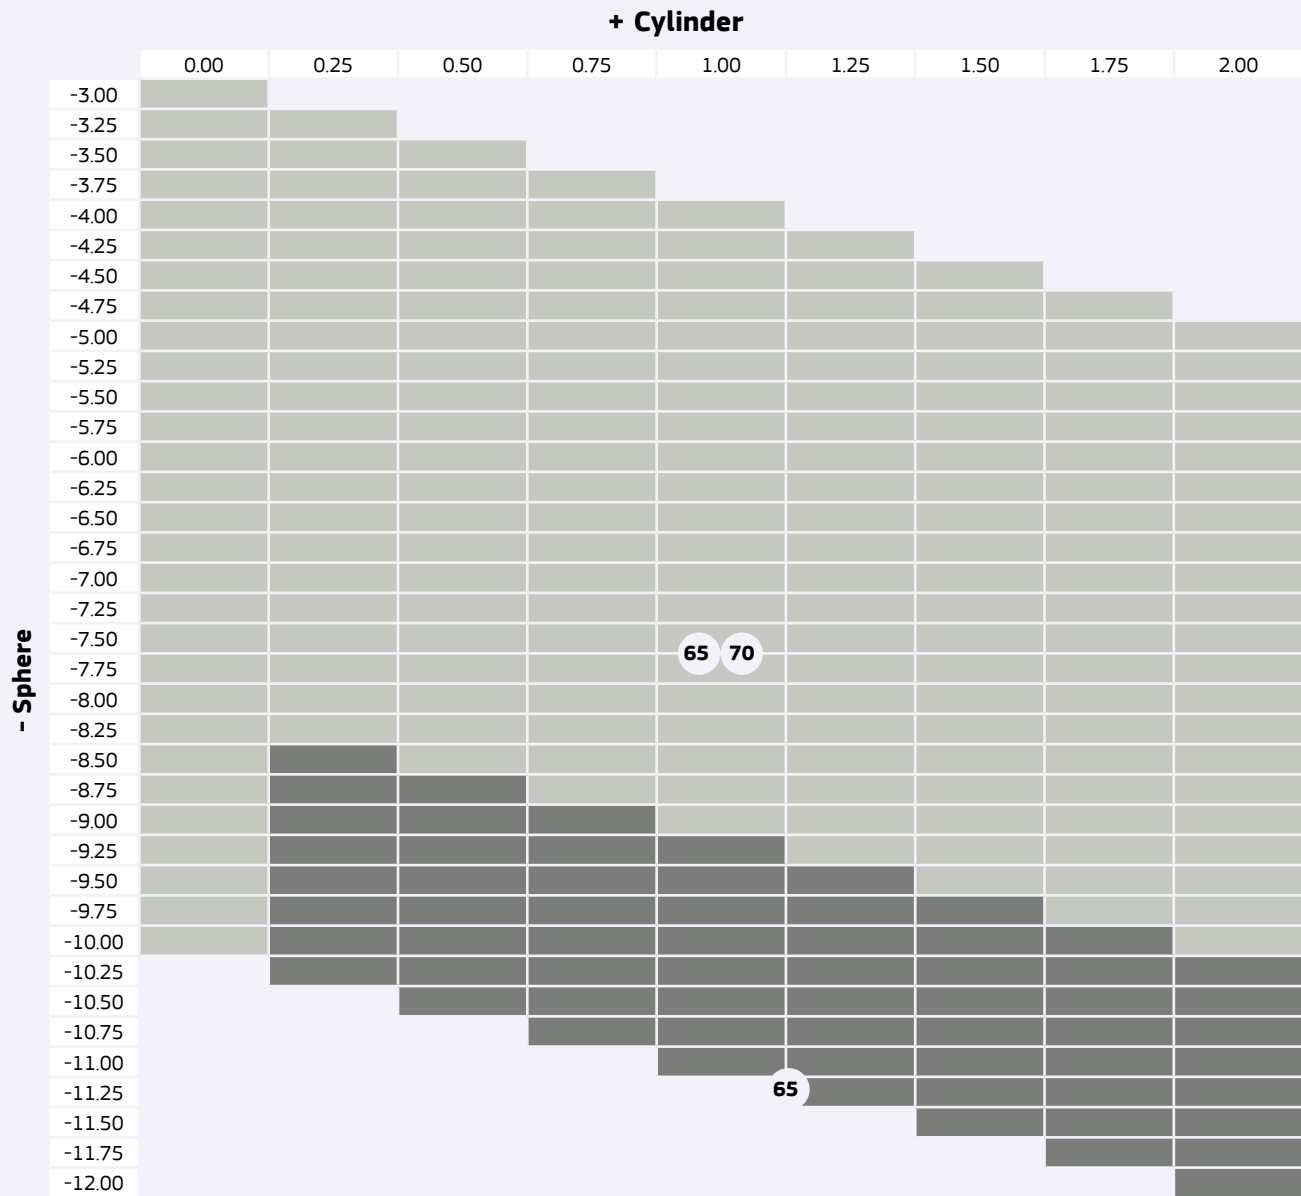

Stock Lenses Single Vision Mineral

Flint 1.7 Multicoated

Coatings: Multi AR

Stock Lenses Mineral