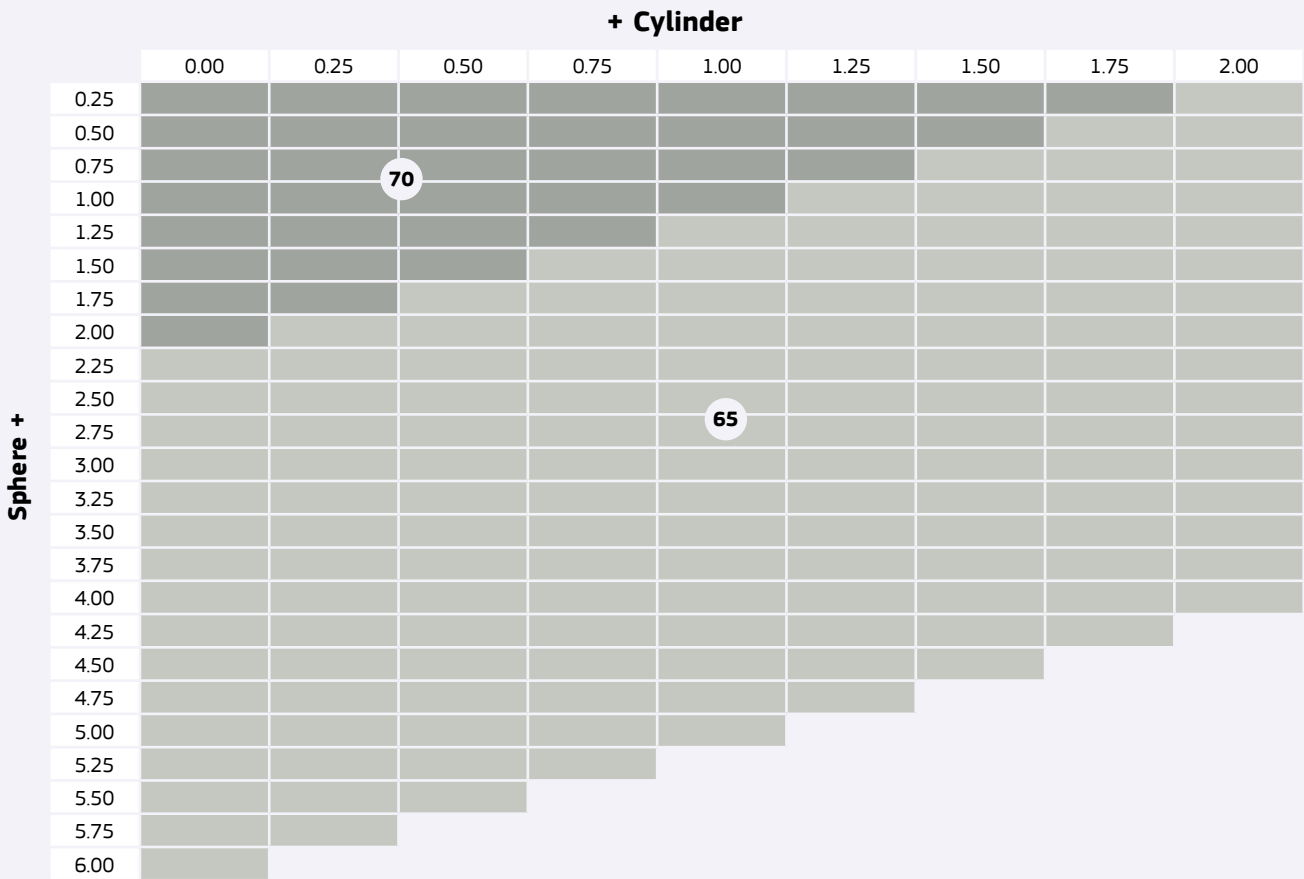

+ Cylinder

	0.00	0.25	0.50	0.75	1.00	1.25	1.50	1.75	2.00
- Sphere -0.00									
-0.25									
-0.50							65		
-0.75									
-1.00									
-1.25									
-1.50									
-1.75									
-2.00									
-2.25									
-2.50									
-2.75									
-3.00									
-3.25					70				
-3.50									
-3.75									
-4.00									
-4.25									
-4.50									
-4.75									
-5.00									
-5.25									
-5.50									
-5.75									
-6.00									
-6.25									
-6.50									
-6.75									
-7.00									
-7.25									
-7.50									
-7.75									
-8.00									

Stock Lenses Organic

Natural Vision is an attitude!

Stock Lenses Single Vision Organic

Optimal Boxer 1.60 AS

Coatings: HMC / Silk (Super Hydrophobic)

Stock Lenses Organic

Stock Lenses Single Vision Organic Blue Filter 1.60 AS HMC