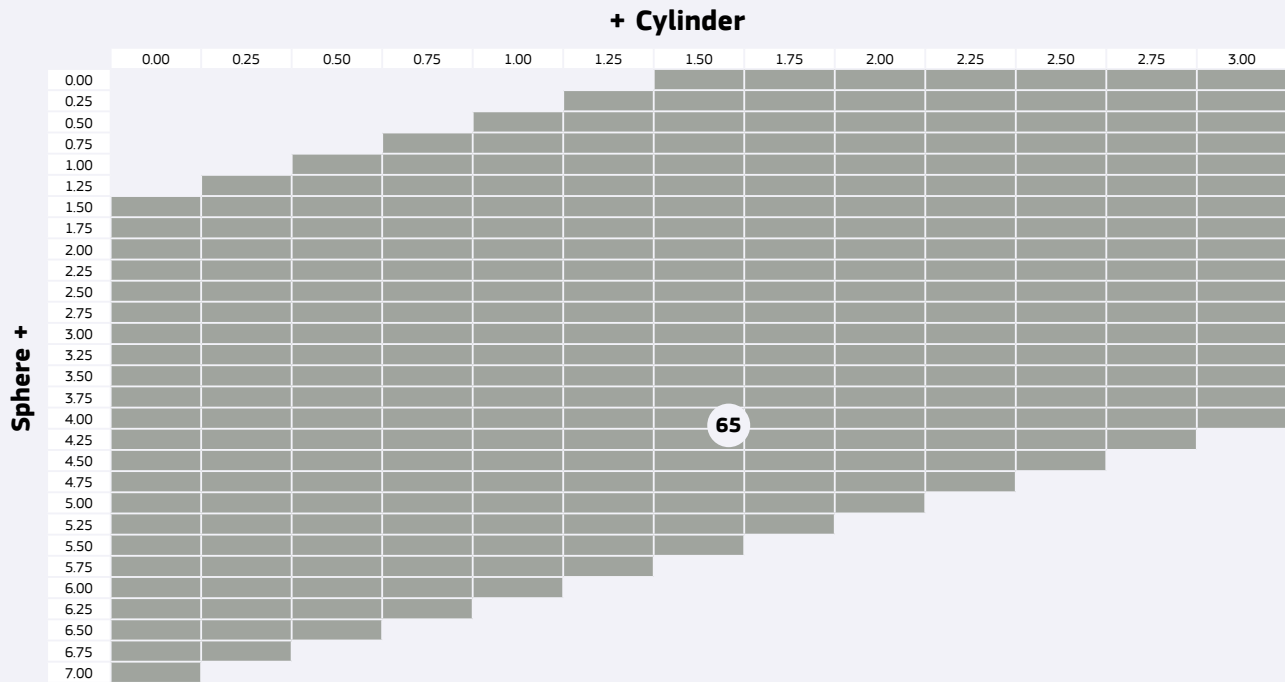

Stock Lenses Single Vision Organic

Optimal Boxer 1.67 AS Coatings: Silk (Super Hydrophobic)

Stock Lenses Organic