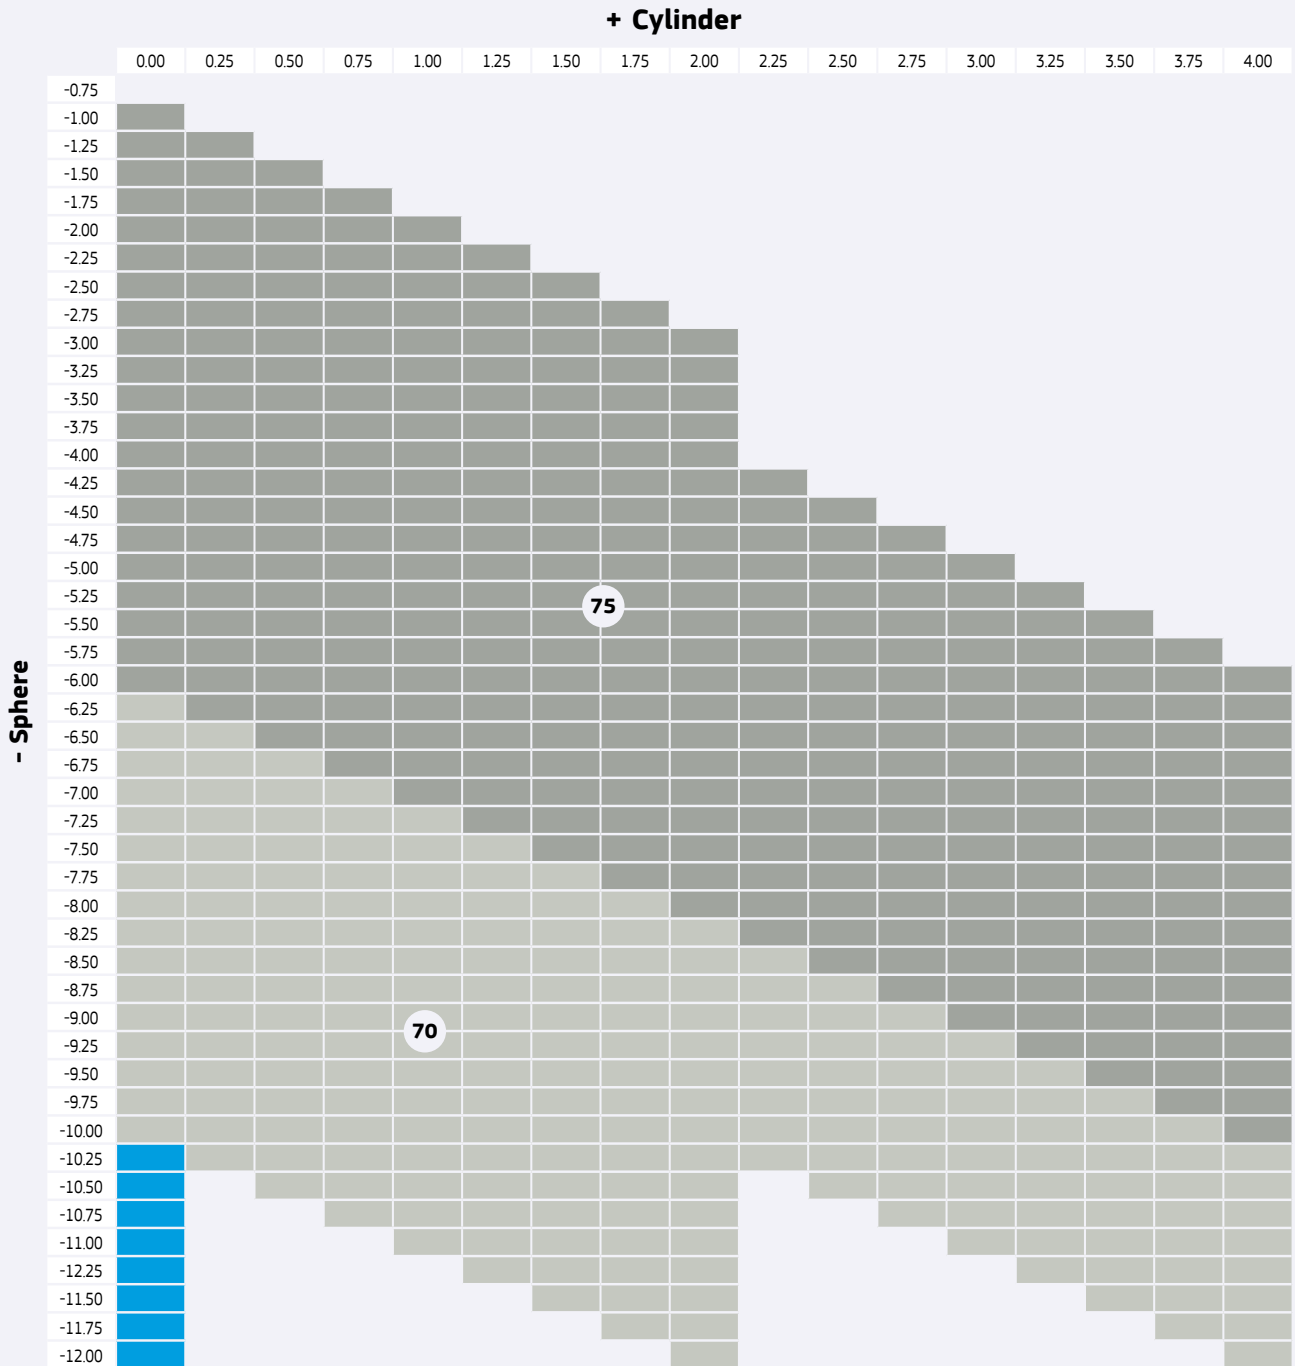

Stock Lenses Single Vision Organic

Optimal Boxer 1.67 AS

Coatings: HMC / Silk (Super Hydrophobic)

* Blue Color: Available in HMC only

* Silk 1.67 until Cylinder 2.00

Stock Lenses Organic