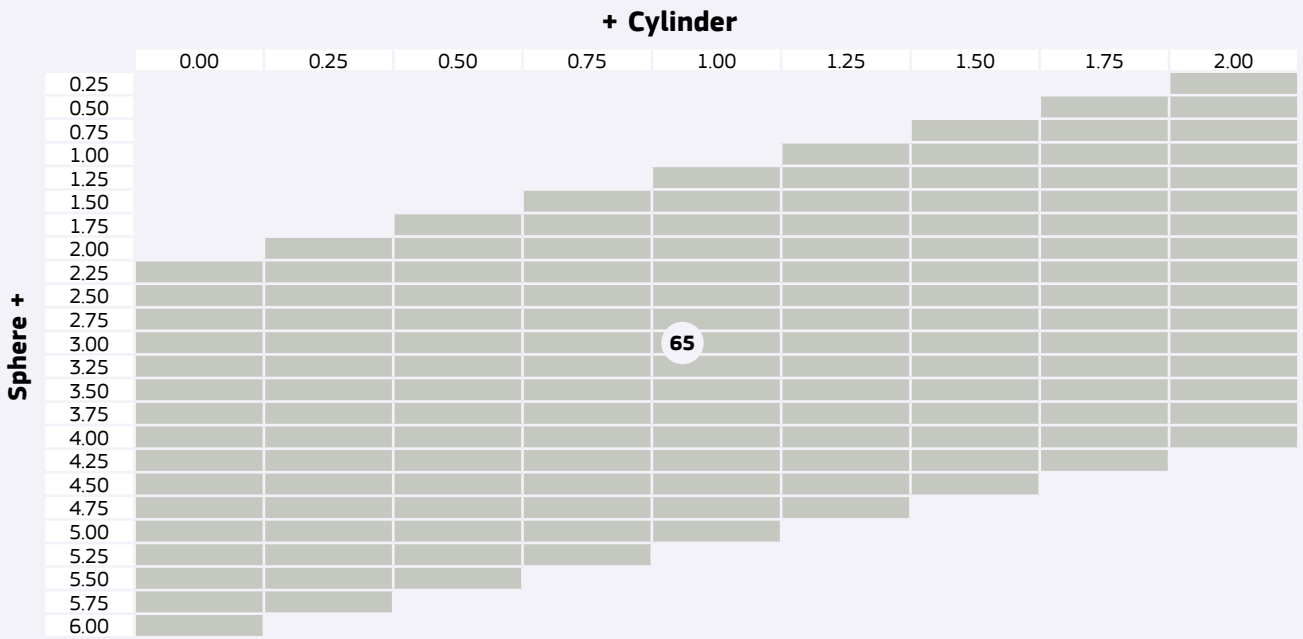

Coatings: HMC

Stock Lenses Organic

Stock Lenses Single Vision Organic

Blue Filter 1.56 AS HMC

Stock Lenses Organic

Stock Lenses Single Vision Organic Optimal 1.60 HardCoat

Stock Lenses Single Vision Organic