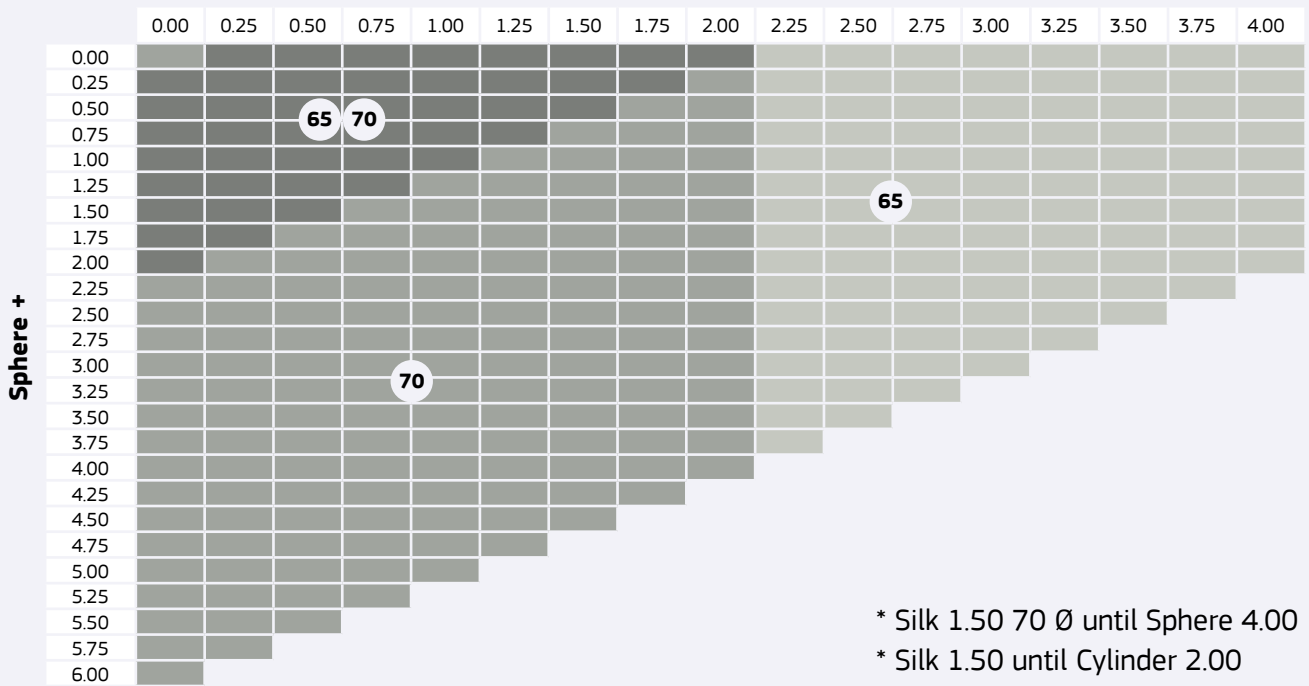

Stock Lenses Organic

Natural Vision is an attitude!

Stock Lenses Single Vision Organic

Optimal 1.50 Tinted

Available Colours

Brown 85%	Grey 85%	G-15
---------------------	--------------------	-------------

Stock Lenses Organic

Stock Lenses Single Vision Organic

Optimal 1.50

Coatings: HMC / Silk (Super Hydrophobic)

+ Cylinder

* Silk 1.50 70 Ø until Sphere 4.00

* Silk 1.50 until Cylinder 2.00

+ Cylinder