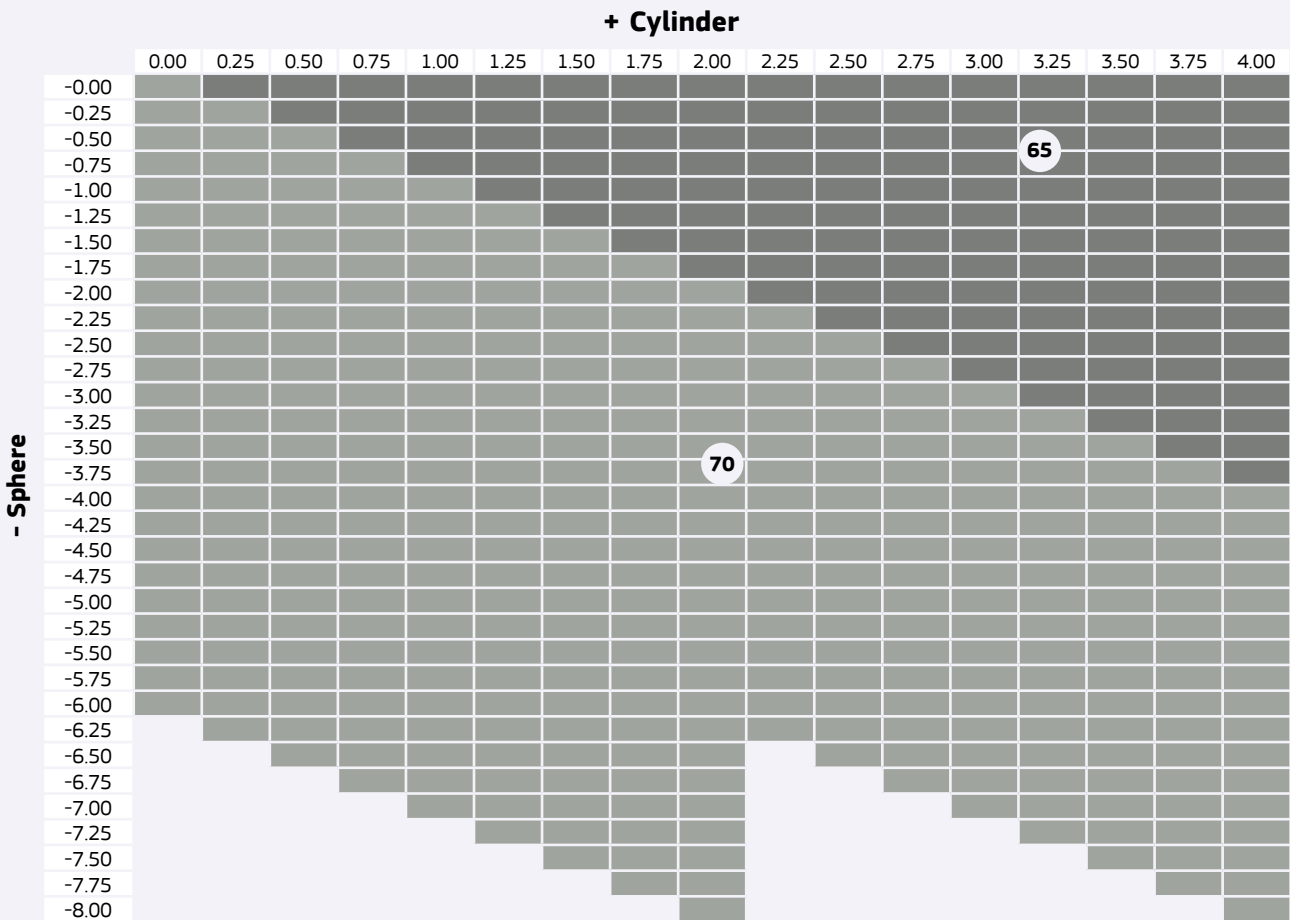

Stock Lenses Organic