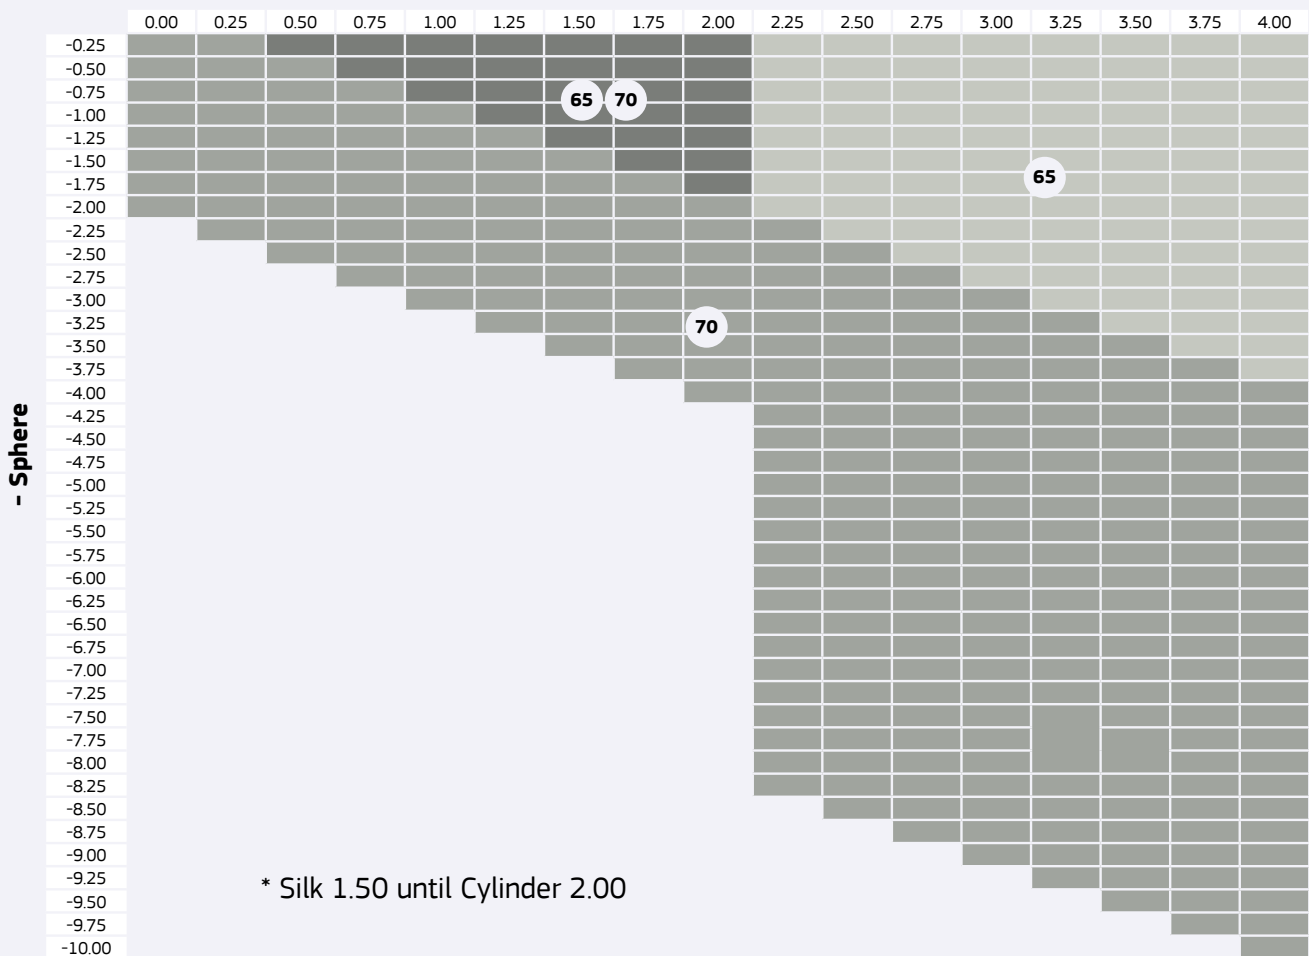

Stock Lenses Organic

Natural Vision is an attitude!

Stock Lenses Single Vision Organic

Optimal 1.50 Tinted

Available Colours

Brown 85%	Grey 85%	G-15
---------------------	--------------------	-------------

Stock Lenses Organic

Stock Lenses Single Vision Organic

Optimal 1.50

Coatings: HMC / Silk (Super Hydrophobic)

+ Cylinder

* Silk 1.50 70 Ø until Sphere 4.00

* Silk 1.50 until Cylinder 2.00

+ Cylinder

* Silk 1.50 until Cylinder 2.00

Stock Lenses Organic

Stock Lenses Single Vision Organic

Transitions® VII 1.50 HMC

Photochromic coated with Hard Multi Coat

		+ Cylinder								
		0.00	0.25	0.50	0.75	1.00	1.25	1.50	1.75	2.00
Sphere +	0.25									
	0.50									
	0.75									
	1.00									
	1.25									
	1.50									
	1.75					65				
	2.00									
	2.25									
	2.50									
	2.75									
	3.00									
	3.25									
	3.50									
	3.75									
	4.00									

Available Colours

Brown 10-85%	Grey 10-85%
------------------------	-----------------------

		+ Cylinder								
		0.00	0.25	0.50	0.75	1.00	1.25	1.50	1.75	2.00
- Sphere	-0.00									
	-0.25									
	-0.50									
	-0.75									
	-1.00									
	-1.25									
	-1.50									
	-1.75					70				
	-2.00									
	-2.25									
	-2.50									
	-2.75									
	-3.00									
	-3.25									
	-3.50									
	-3.75									
-4.00										