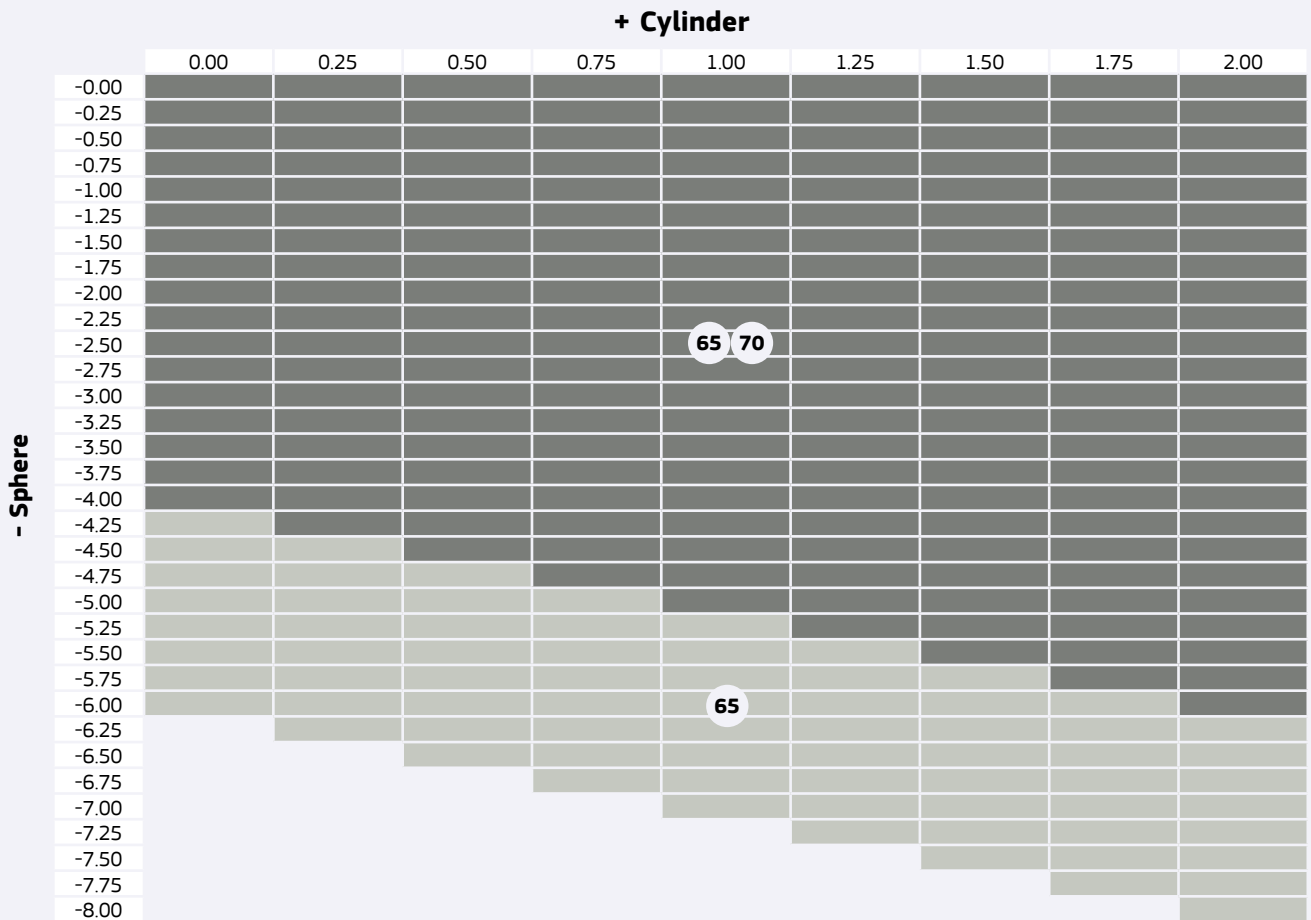

Available Colours

Brown up to 85%	Grey up to 85%
---------------------------	--------------------------

Natural Vision is an attitude!

Stock Lenses Organic

Stock Lenses Single Vision Mineral

1.523 Uncoated