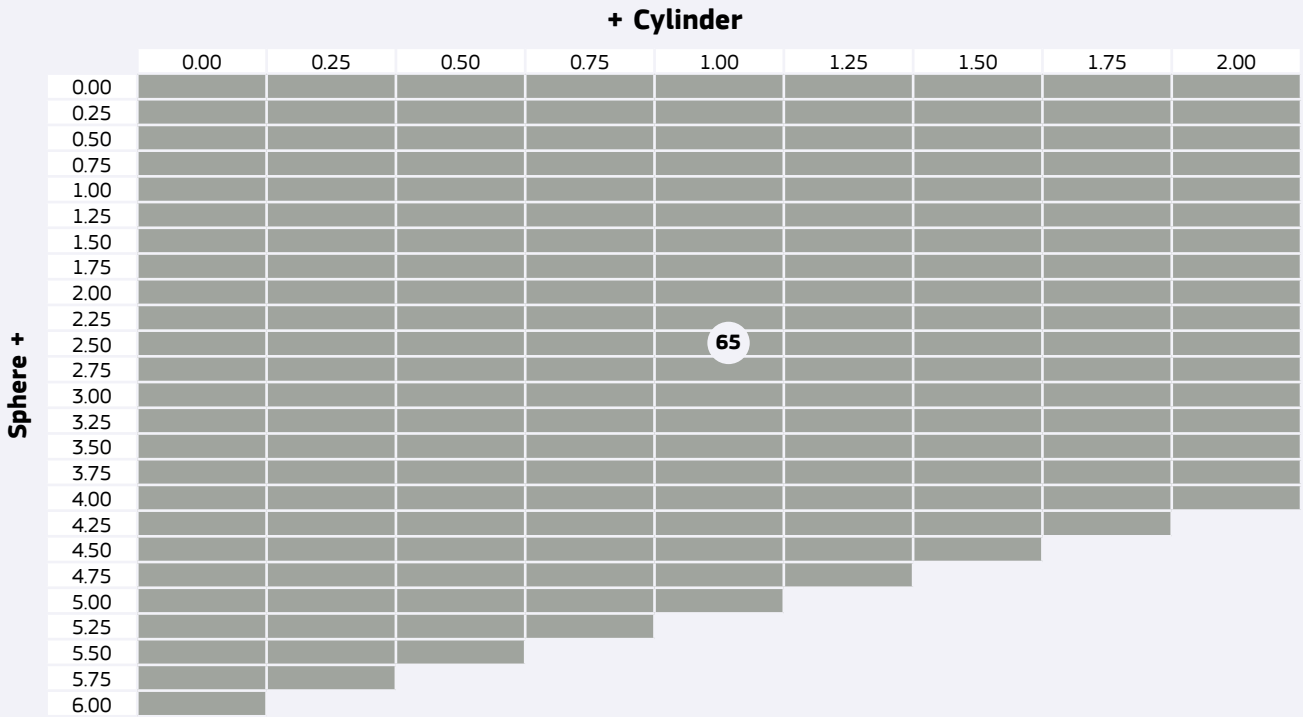

+ Cylinder

	0.00	0.25	0.50	0.75	1.00	1.25	1.50	1.75	2.00
- Sphere -0.00									
-0.25									
-0.50							65		
-0.75									
-1.00									
-1.25									
-1.50									
-1.75									
-2.00									
-2.25									
-2.50									
-2.75									
-3.00									
-3.25					70				
-3.50									
-3.75									
-4.00									
-4.25									
-4.50									
-4.75									
-5.00									
-5.25									
-5.50									
-5.75									
-6.00									
-6.25									
-6.50									
-6.75									
-7.00									
-7.25									
-7.50									
-7.75									
-8.00									

Stock Lenses Organic

Natural Vision is an attitude!

Stock Lenses Single Vision Organic

Optimal Boxer 1.60 AS

Coatings: HMC / Silk (Super Hydrophobic)

Stock Lenses Organic

Stock Lenses Single Vision Organic Blue Filter 1.60 AS HMC