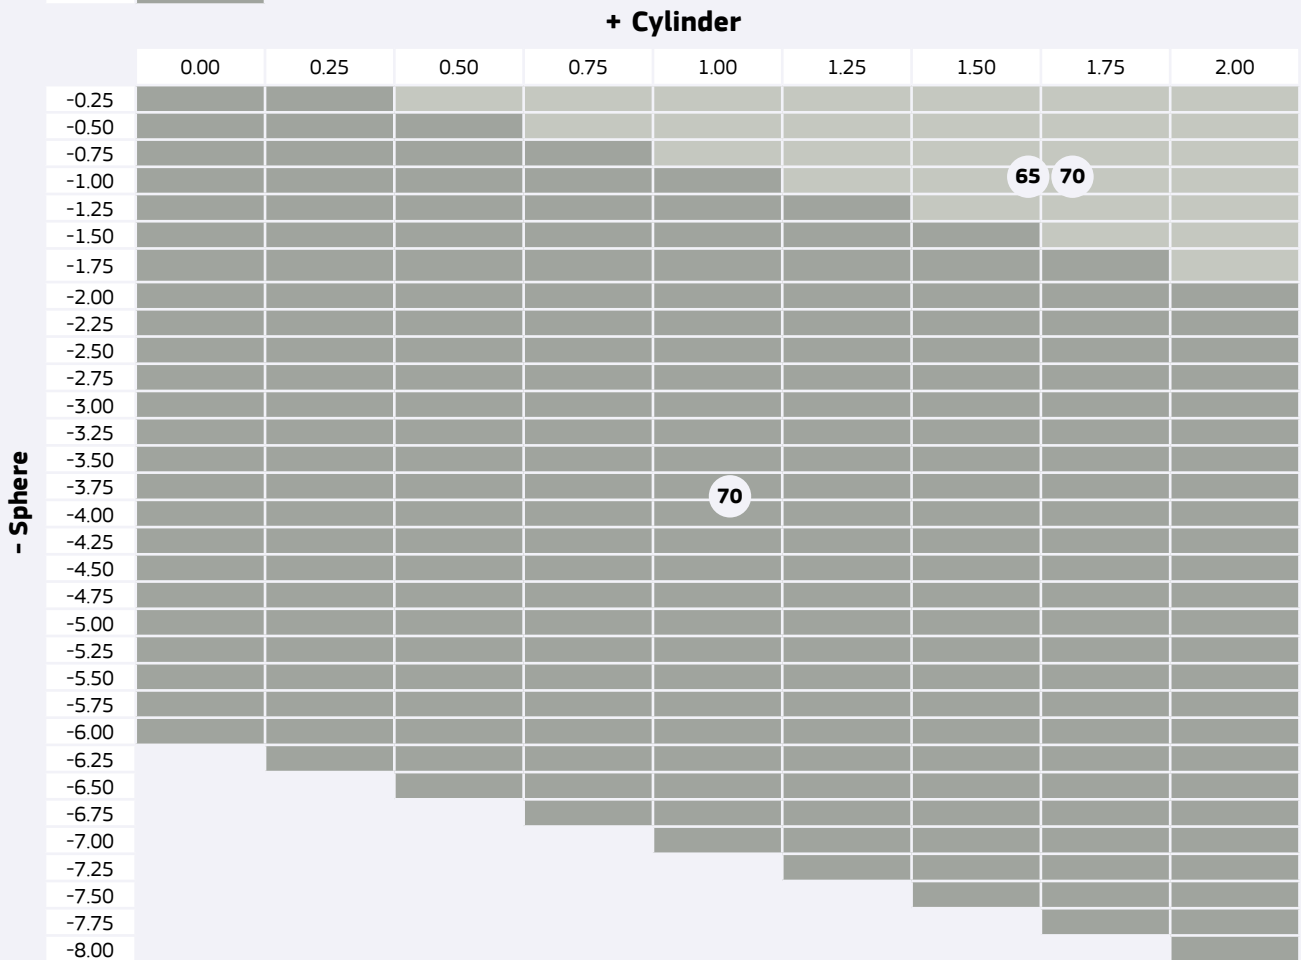

Plano

Sunlenses Organic & Mineral	32
-----------------------------	----

Stock Lenses Single Vision Organic

Optimal 1.50 Uncoated

Stock Lenses Organic

Stock Lenses Single Vision Organic Optimal 1.50 HardCoat

Stock Lenses Organic

Natural Vision is an attitude!

Stock Lenses Single Vision Organic

Optimal 1.50 Tinted

Available Colours

Brown 85%	Grey 85%	G-15
---------------------	--------------------	-------------