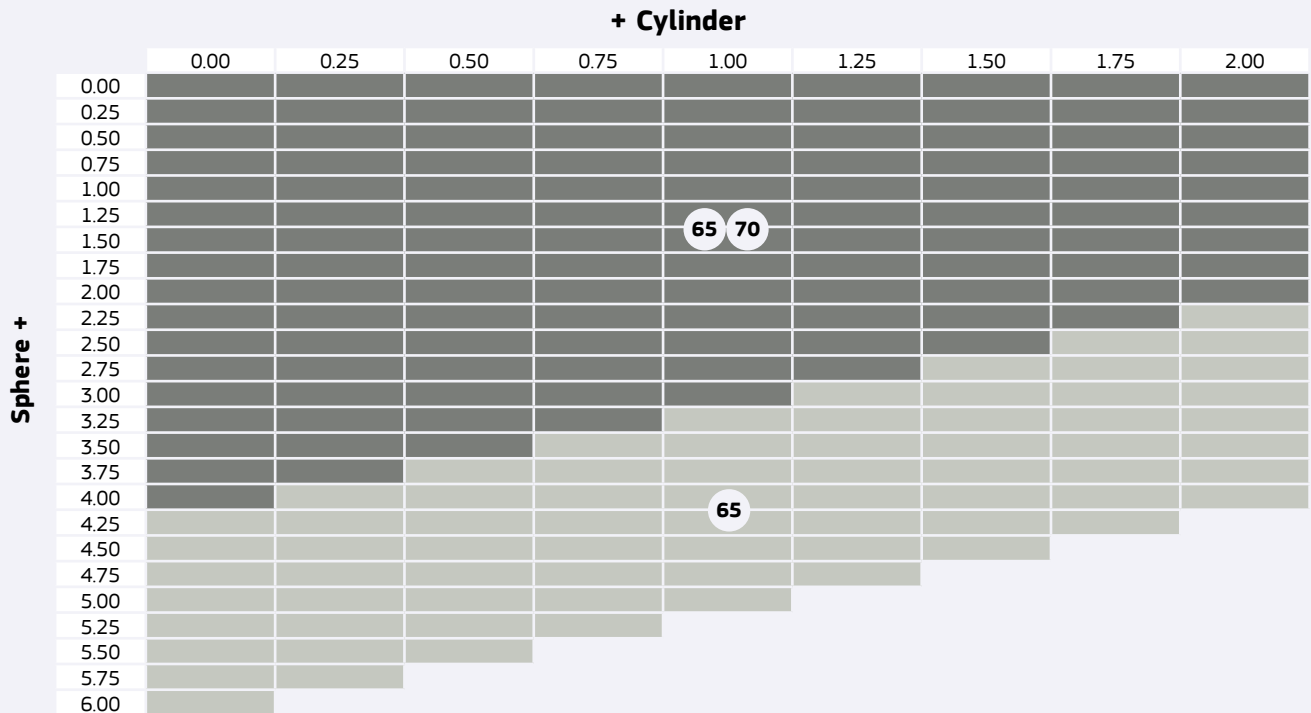

Stock Lenses Single Vision Mineral

1.523 Multicoated
Coatings: Multi AR

Natural Vision is an attitude!

Stock Lenses Mineral