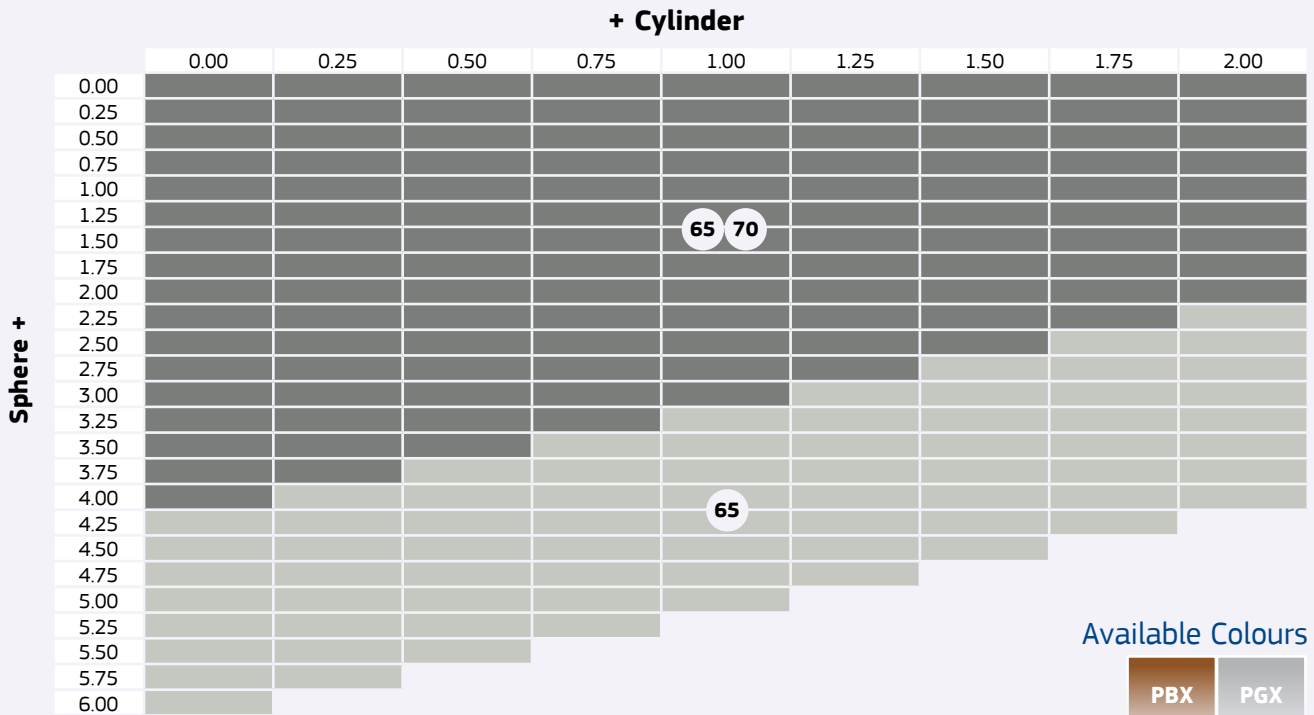

Stock Lenses Single Vision Mineral

Photochromic Uncoated

Stock Lenses Mineral