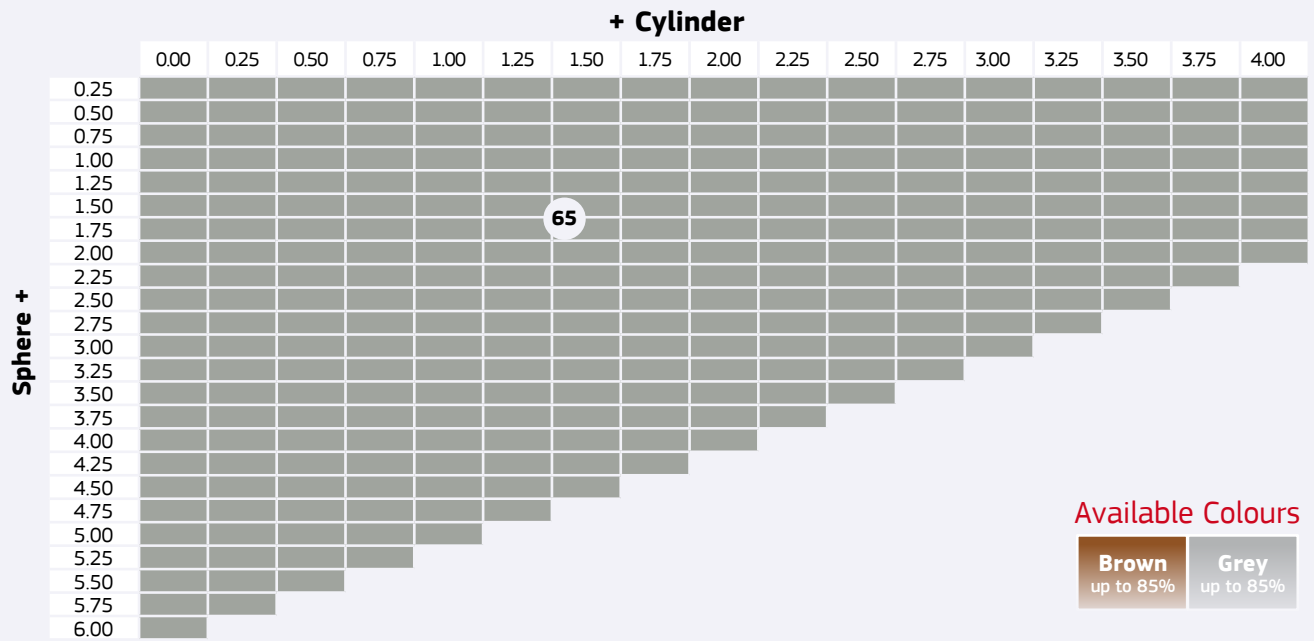

Stock Lenses Organic

Natural Vision is an attitude!

Stock Lenses Single Vision Organic Optimal 1.67 BlueBlock UV420

Stock Lenses Single Vision Organic

Sunbrown / Sungrey 1.56

Photochromic coated with Hard Multi Coat

Available Colours

Brown up to 85%	Grey up to 85%
--------------------	-------------------

Stock Lenses Organic

Stock Lenses Single Vision Organic

Sunbrown / Sungrey 1.67

Photochromic coated with Hard Multi Coat

Available Colours

Brown up to 85%	Grey up to 85%
---------------------------	--------------------------

Natural Vision is an attitude!

Stock Lenses Organic

Stock Lenses Single Vision Mineral

1.523 Uncoated