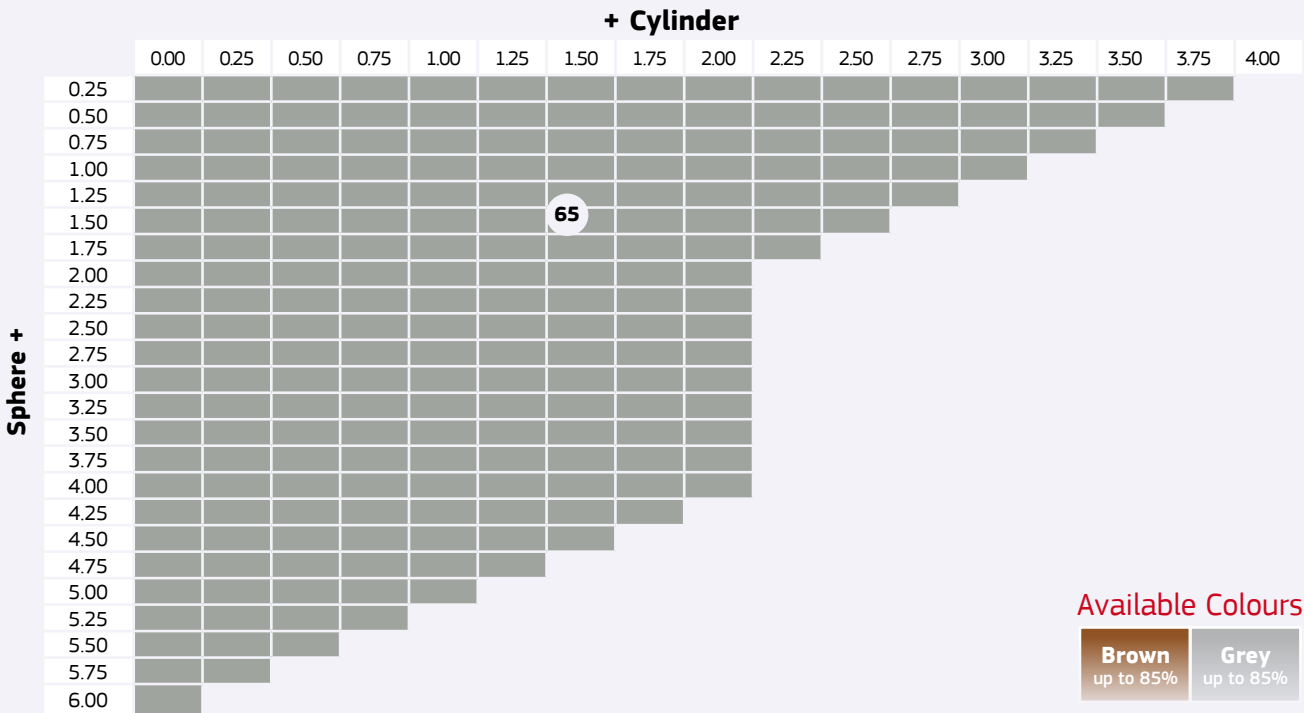

+ Cylinder

	0.00	0.25	0.50	0.75	1.00	1.25	1.50	1.75	2.00
-0.00									
-0.25									
-0.50									
-0.75								65	
-1.00									
-1.25									
-1.50									
-1.75									
-2.00									
-2.25									
-2.50									
-2.75									
-3.00									
-3.25									
-3.50					70				
-3.75									
-4.00									
-4.25									
-4.50									
-4.75									
-5.00									
-5.25									
-5.50									
-5.75									
-6.00									
-6.25									
-6.50									
-6.75									
-7.00									
-7.25									
-7.50									
-7.75									
-8.00									
-8.25									
-8.50									
-8.75									
-9.00									
-9.25									
-9.50									
-9.75									
-10.00									

Stock Lenses Organic

Natural Vision is an attitude!

Stock Lenses Single Vision Organic Optimal 1.67 BlueBlock UV420

Stock Lenses Single Vision Organic

Sunbrown / Sungrey 1.56

Photochromic coated with Hard Multi Coat

Available Colours

Brown up to 85%	Grey up to 85%
--------------------	-------------------

Stock Lenses Organic

Stock Lenses Single Vision Organic

Sunbrown / Sungrey 1.67

Photochromic coated with Hard Multi Coat