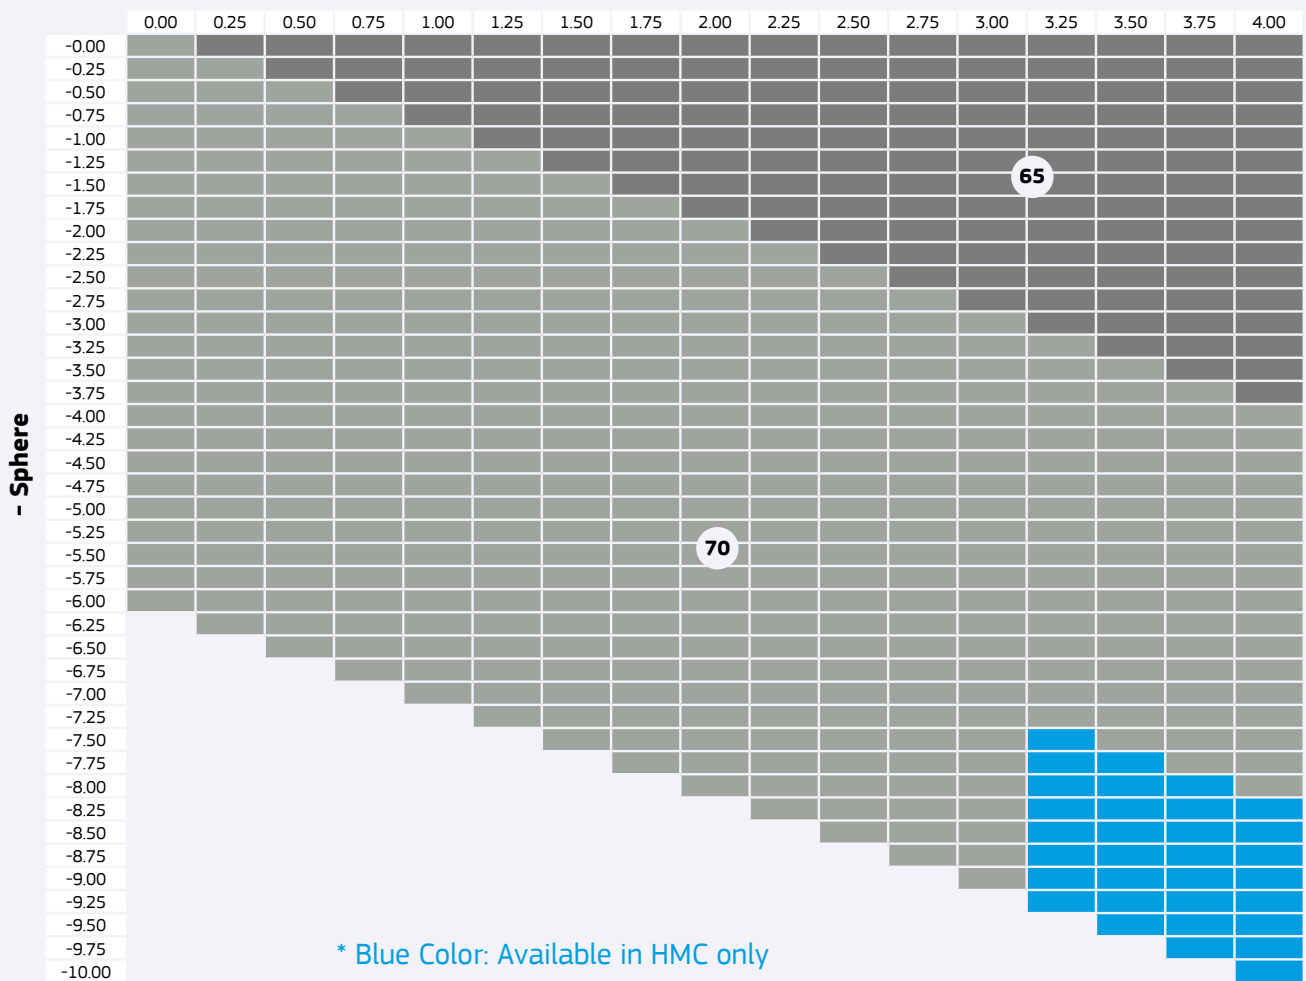

Available Colours

Brown 10-85%	Grey 10-85%
------------------------	-----------------------

		+ Cylinder								
		0.00	0.25	0.50	0.75	1.00	1.25	1.50	1.75	2.00
- Sphere	-0.00									
	-0.25									
	-0.50									
	-0.75									
	-1.00									
	-1.25									
	-1.50									
	-1.75					70				
	-2.00									
	-2.25									
	-2.50									
	-2.75									
	-3.00									
	-3.25									
	-3.50									
	-3.75									
-4.00										

Stock Lenses Organic

Stock Lenses Single Vision Organic

Optimal 1.56

Coatings: HMC / Silk (Super Hydrophobic)

+ Cylinder

* Blue Color: Available in HMC only

+ Cylinder

* Blue Color: Available in HMC only