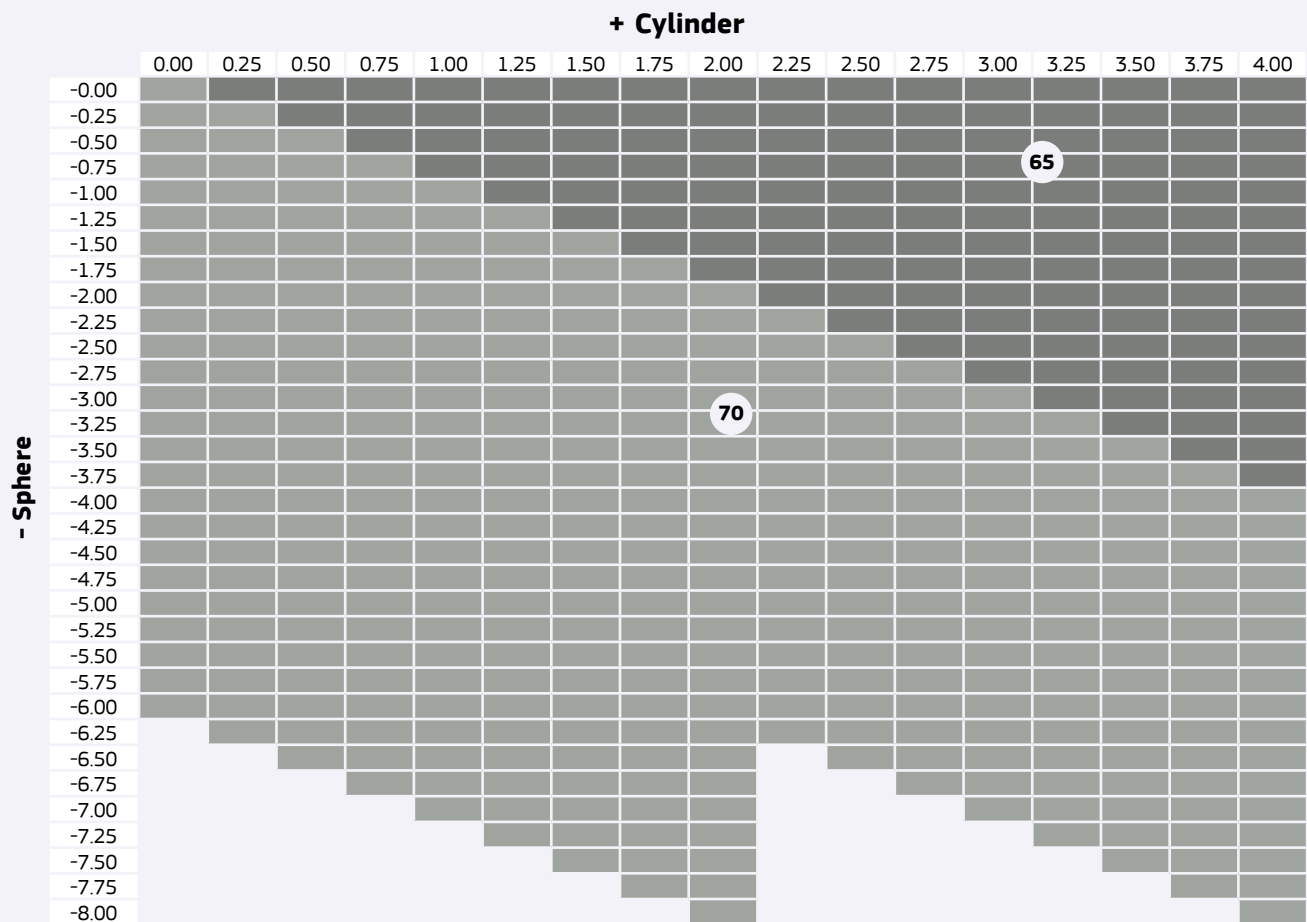

Stock Lenses Single Vision Organic Optimal 1.56 BlueBlock UV420

Stock Lenses Single Vision Organic

Optimal 1.60 BlueBlock UV420

+ Cylinder

	0.00	0.25	0.50	0.75	1.00	1.25	1.50	1.75	2.00
0.25									
0.50									
0.75									
1.00									
1.25									
1.50									
1.75									
2.00									
2.25									
2.50									
2.75					65				
3.00									
3.25									
3.50									
3.75									
4.00									
4.25									
4.50									
4.75									
5.00									
5.25									
5.50									
5.75									
6.00									

+ Cylinder

	0.00	0.25	0.50	0.75	1.00	1.25	1.50	1.75	2.00
-0.00									
-0.25									
-0.50									
-0.75								65	
-1.00									
-1.25									
-1.50									
-1.75									
-2.00									
-2.25									
-2.50									
-2.75									
-3.00									
-3.25									
-3.50					70				
-3.75									
-4.00									
-4.25									
-4.50									
-4.75									
-5.00									
-5.25									
-5.50									
-5.75									
-6.00									
-6.25									
-6.50									
-6.75									
-7.00									
-7.25									
-7.50									
-7.75									
-8.00									
-8.25									
-8.50									
-8.75									
-9.00									
-9.25									
-9.50									
-9.75									
-10.00									

Stock Lenses Organic

Natural Vision is an attitude!