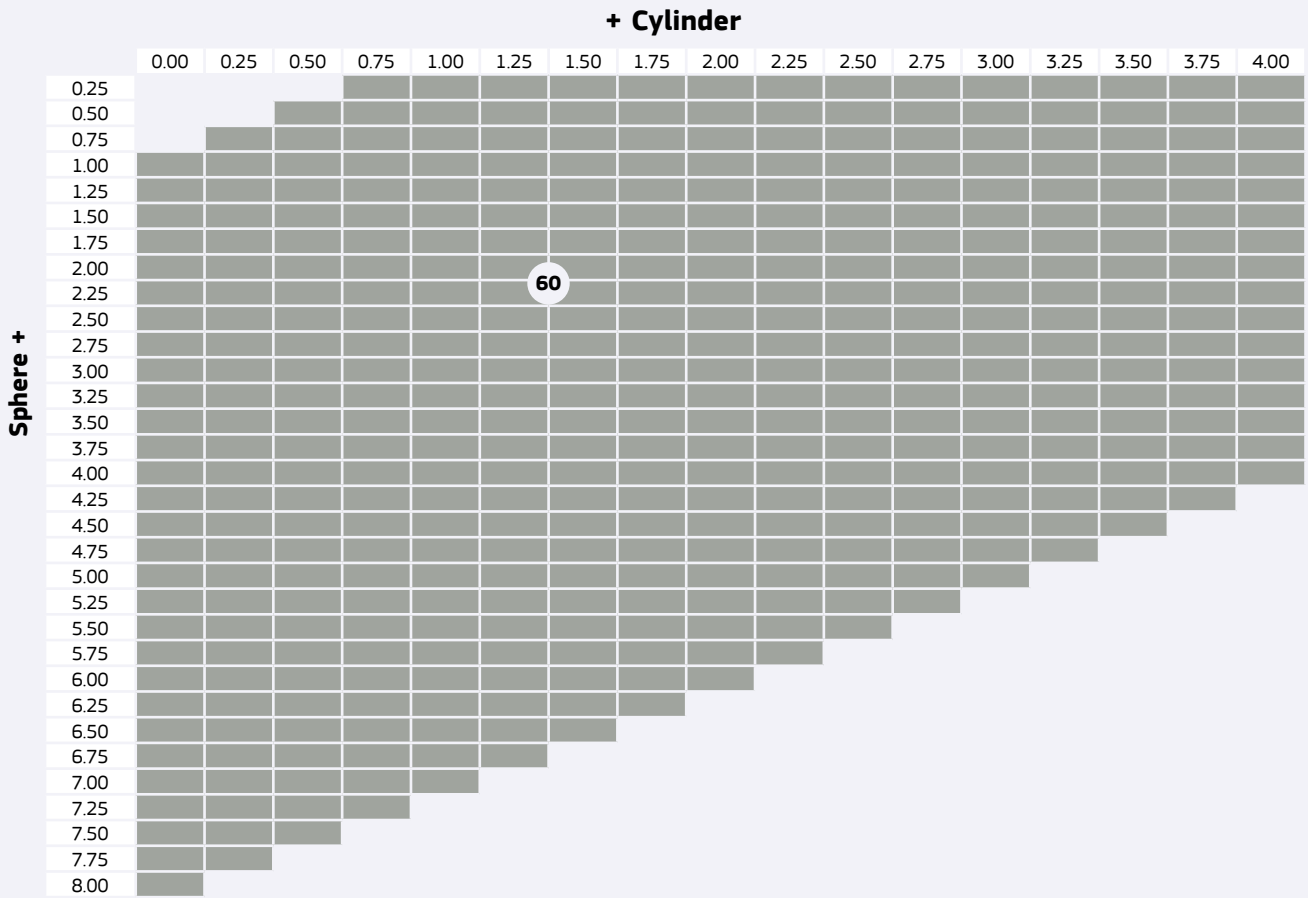

Stock Lenses Single Vision Organic

Optimal 1.56 Mini 60mm

Coatings: HMC

Stock Lenses Organic