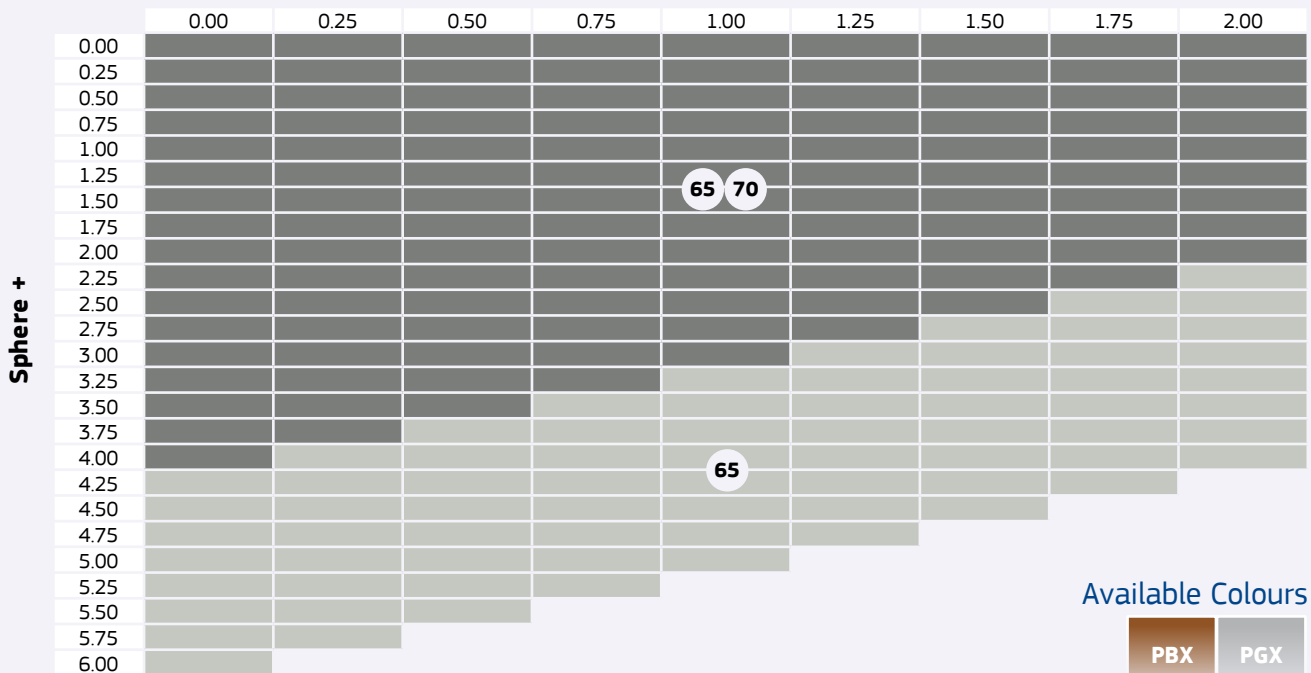

Photochromic Uncoated

Stock Lenses Mineral

Stock Lenses Single Vision Mineral

Photochromic Multicoated

Coatings: Multi AR

+ Cylinder

+ Cylinder

Stock Lenses Single Vision Mineral