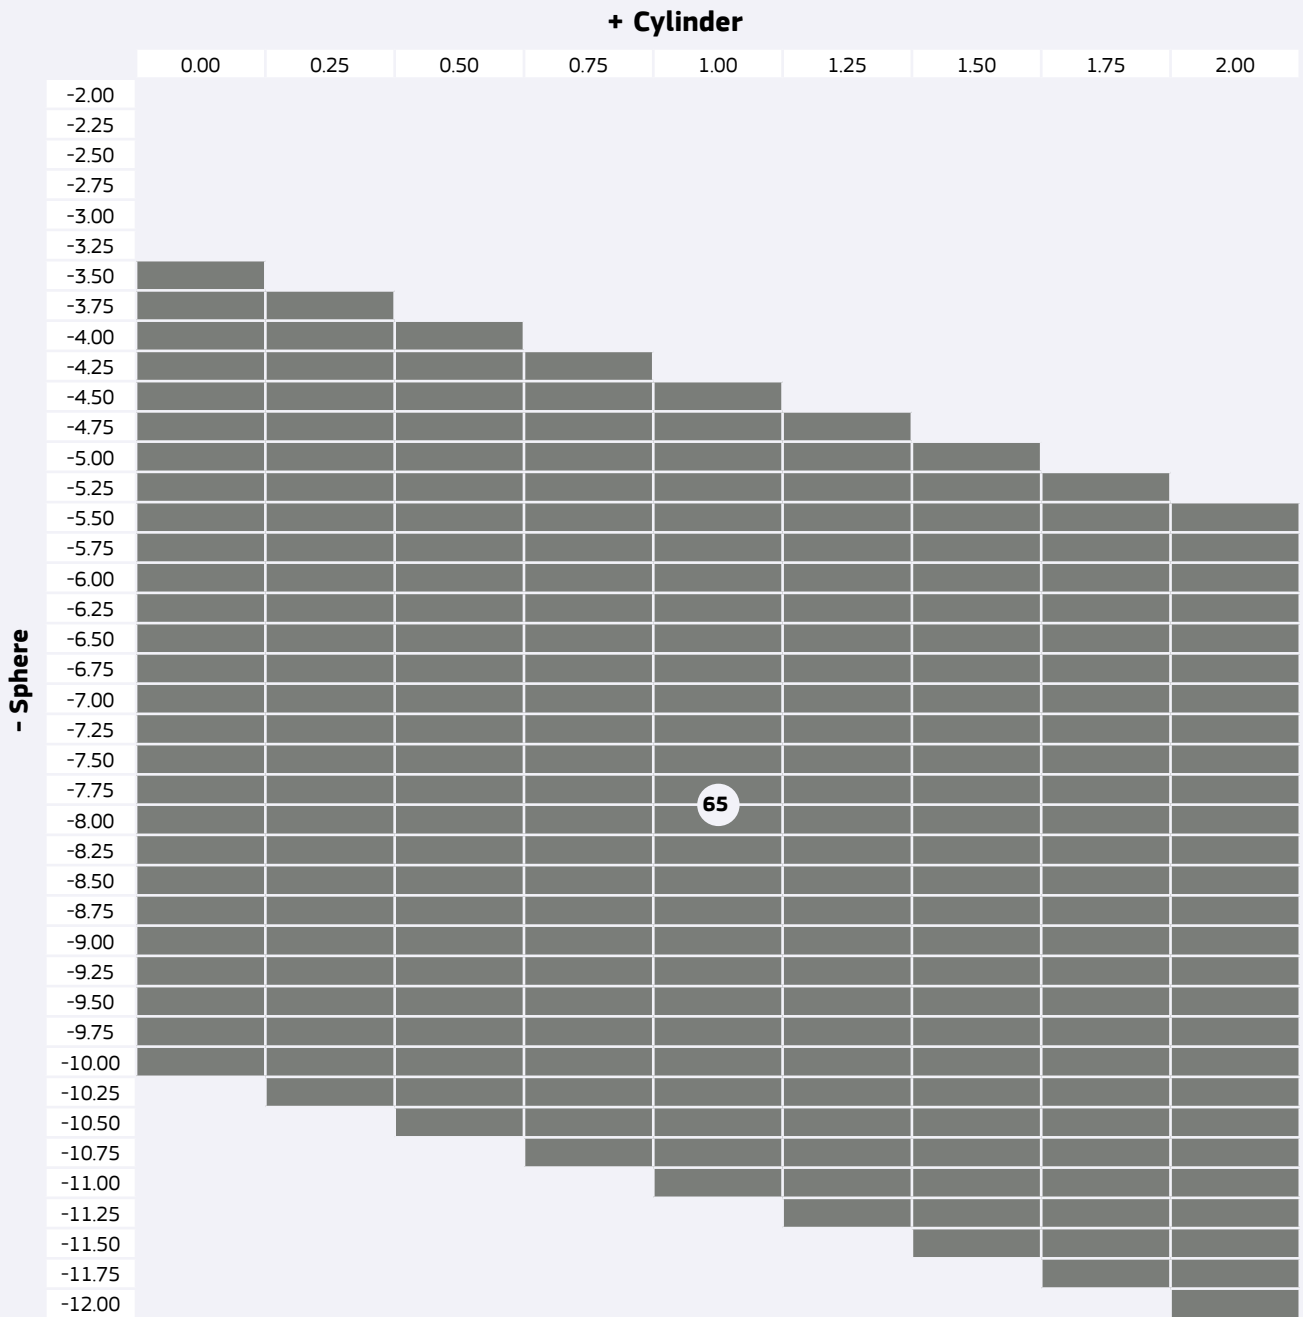

Stock Lenses Single Vision

Flint 1.8 Multicoated

Coatings: Multi AR

Stock Lenses Mineral