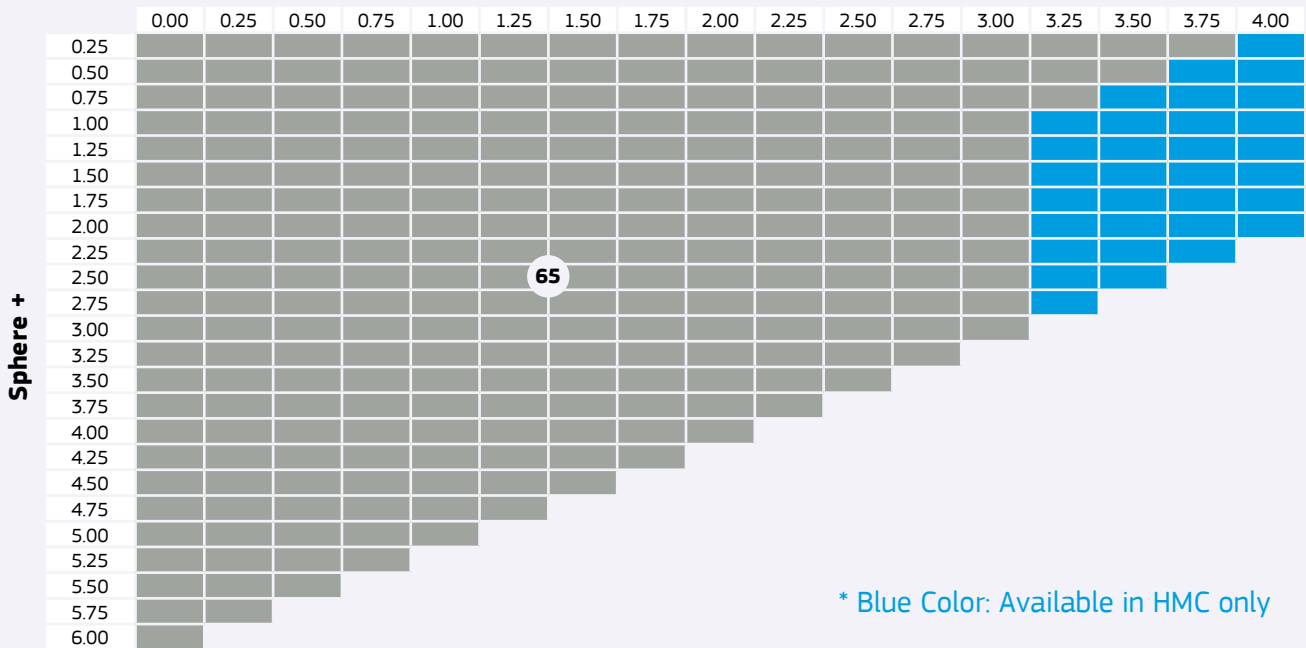

Available Colours

Brown 10-85%	Grey 10-85%
------------------------	-----------------------

		+ Cylinder								
		0.00	0.25	0.50	0.75	1.00	1.25	1.50	1.75	2.00
- Sphere	-0.00									
	-0.25									
	-0.50									
	-0.75									
	-1.00									
	-1.25									
	-1.50									
	-1.75					70				
	-2.00									
	-2.25									
	-2.50									
	-2.75									
	-3.00									
	-3.25									
	-3.50									
	-3.75									
-4.00										

Stock Lenses Organic

Stock Lenses Single Vision Organic

Optimal 1.56

Coatings: HMC / Silk (Super Hydrophobic)

+ Cylinder

* Blue Color: Available in HMC only

+ Cylinder

* Blue Color: Available in HMC only