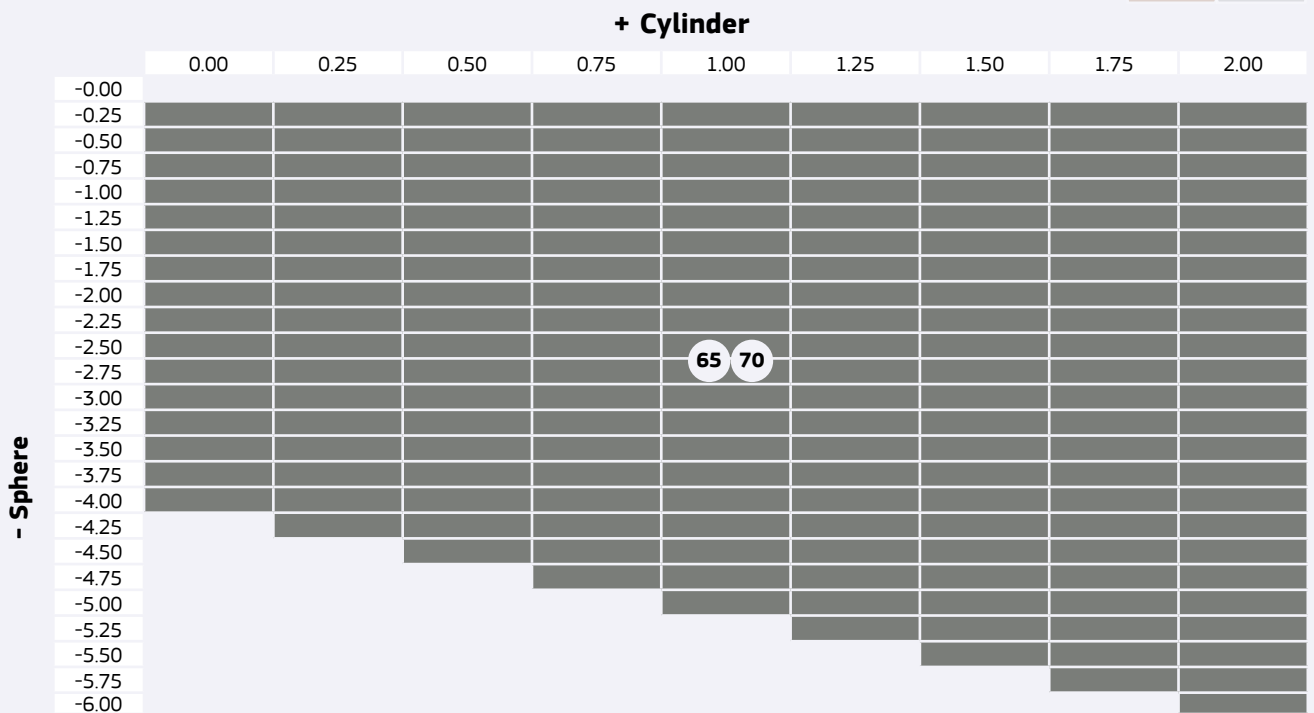

Stock Lenses Single Vision Mineral

Photochromic Uncoated

Stock Lenses Mineral