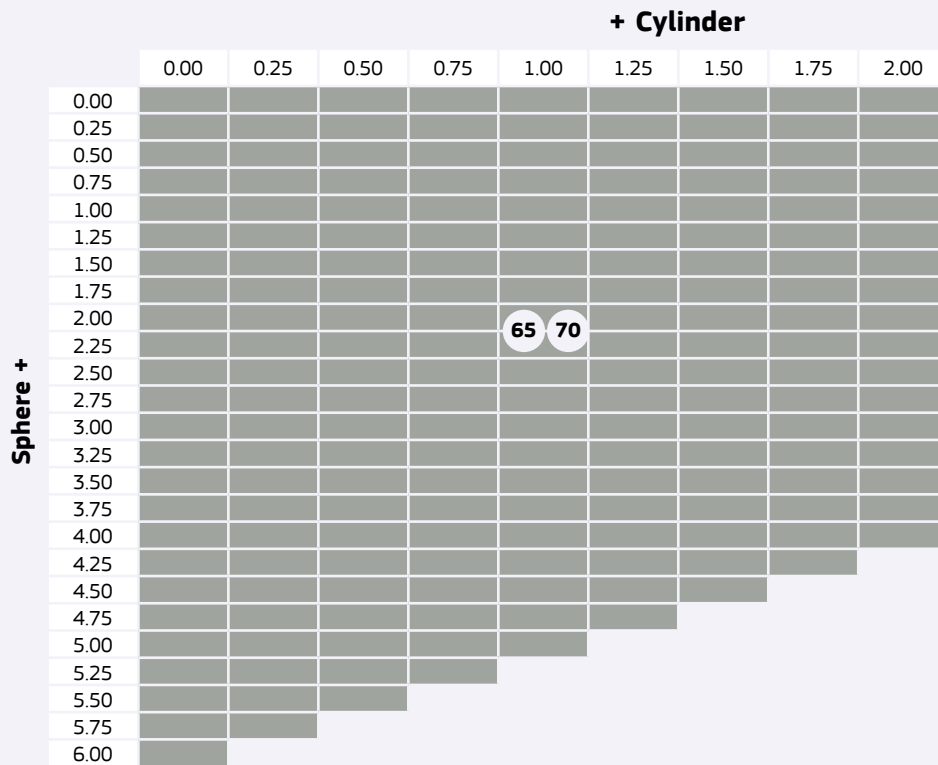

Plano

Sunlenses Organic & Mineral	32
-----------------------------	----

Stock Lenses Single Vision Organic

Optimal 1.50 Uncoated

Stock Lenses Organic

Stock Lenses Single Vision Organic Optimal 1.50 HardCoat

Stock Lenses Organic

Natural Vision is an attitude!

Stock Lenses Single Vision Organic

Optimal 1.50 Tinted

Available Colours

Brown 85%	Grey 85%	G-15
---------------------	--------------------	-------------