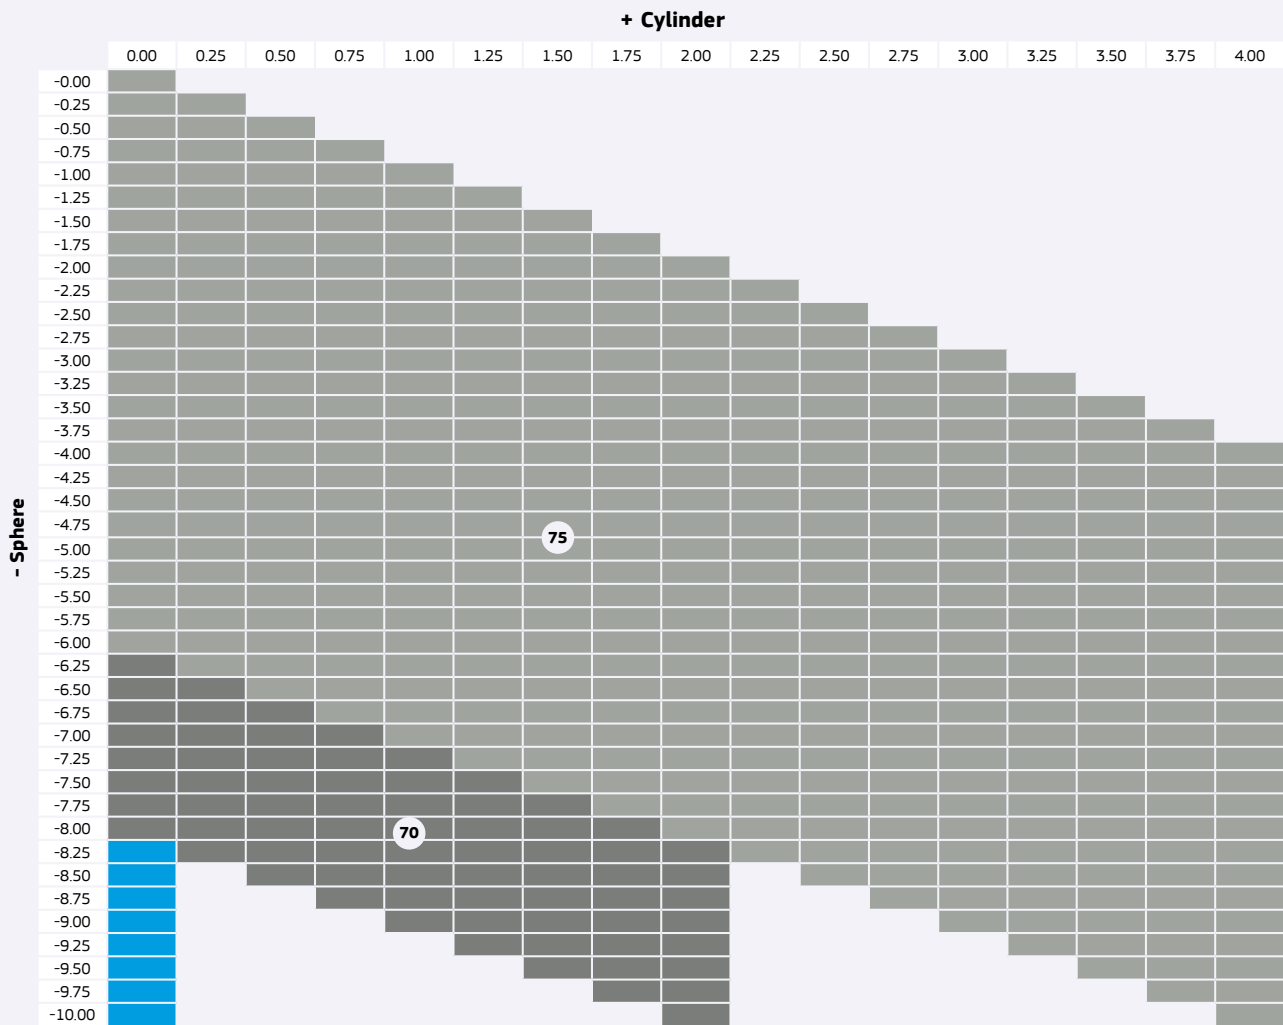

Stock Lenses Single Vision Organic

Optimal 1.60 Boxer

Coatings: HMC / Silk (Super Hydrophobic)

- Blue Color: Available in HMC only
- Silk 1.60 until Cylinder 2.00

Stock Lenses Organic

Natural Vision is an attitude!

Stock Lenses Single Vision Organic

PowerMax® 1.60

Coatings: HMC

+ Cylinder

	0.00	0.25	0.50	0.75	1.00	1.25	1.50	1.75	2.00
Sphere + 0.25									
0.50									
0.75									
1.00									
1.25									
1.50									
1.75					65				
2.00									
2.25									
2.50									
2.75									
3.00									
3.25									
3.50									
3.75									
4.00									
4.25									
4.50									
4.75									
5.00									
5.25									
5.50									
5.75									
6.00									

+ Cylinder

	0.00	0.25	0.50	0.75	1.00	1.25	1.50	1.75	2.00
- Sphere -0.00									
-0.25									
-0.50							65		
-0.75									
-1.00									
-1.25									
-1.50									
-1.75									
-2.00									
-2.25									
-2.50									
-2.75									
-3.00									
-3.25					70				
-3.50									
-3.75									
-4.00									
-4.25									
-4.50									
-4.75									
-5.00									
-5.25									
-5.50									
-5.75									
-6.00									
-6.25									
-6.50									
-6.75									
-7.00									
-7.25									
-7.50									
-7.75									
-8.00									

Stock Lenses Organic

Natural Vision is an attitude!