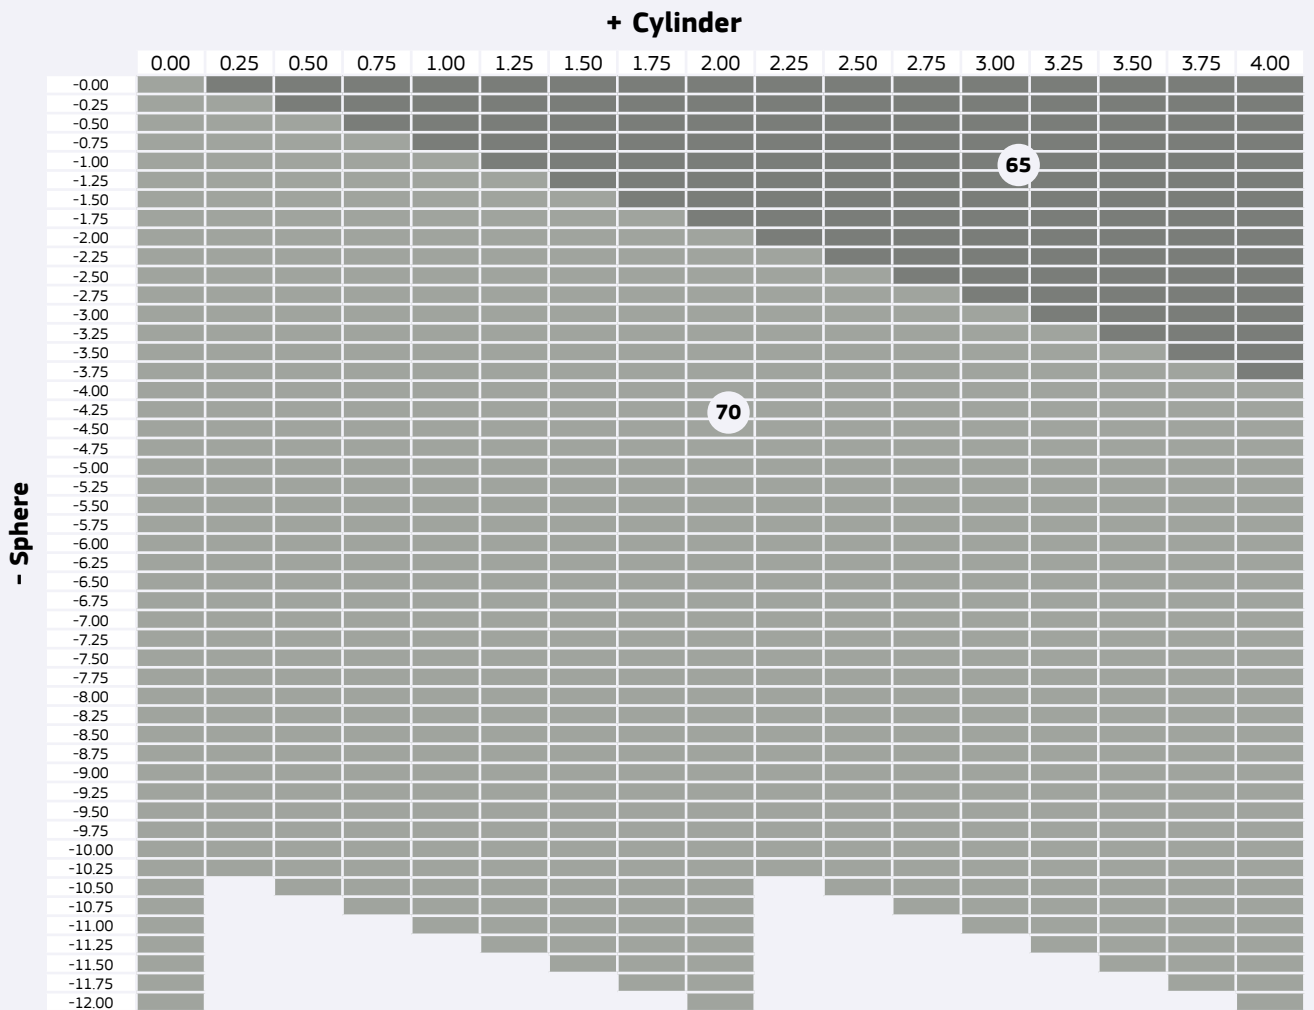

Natural Vision is an attitude!

Stock Lenses Organic