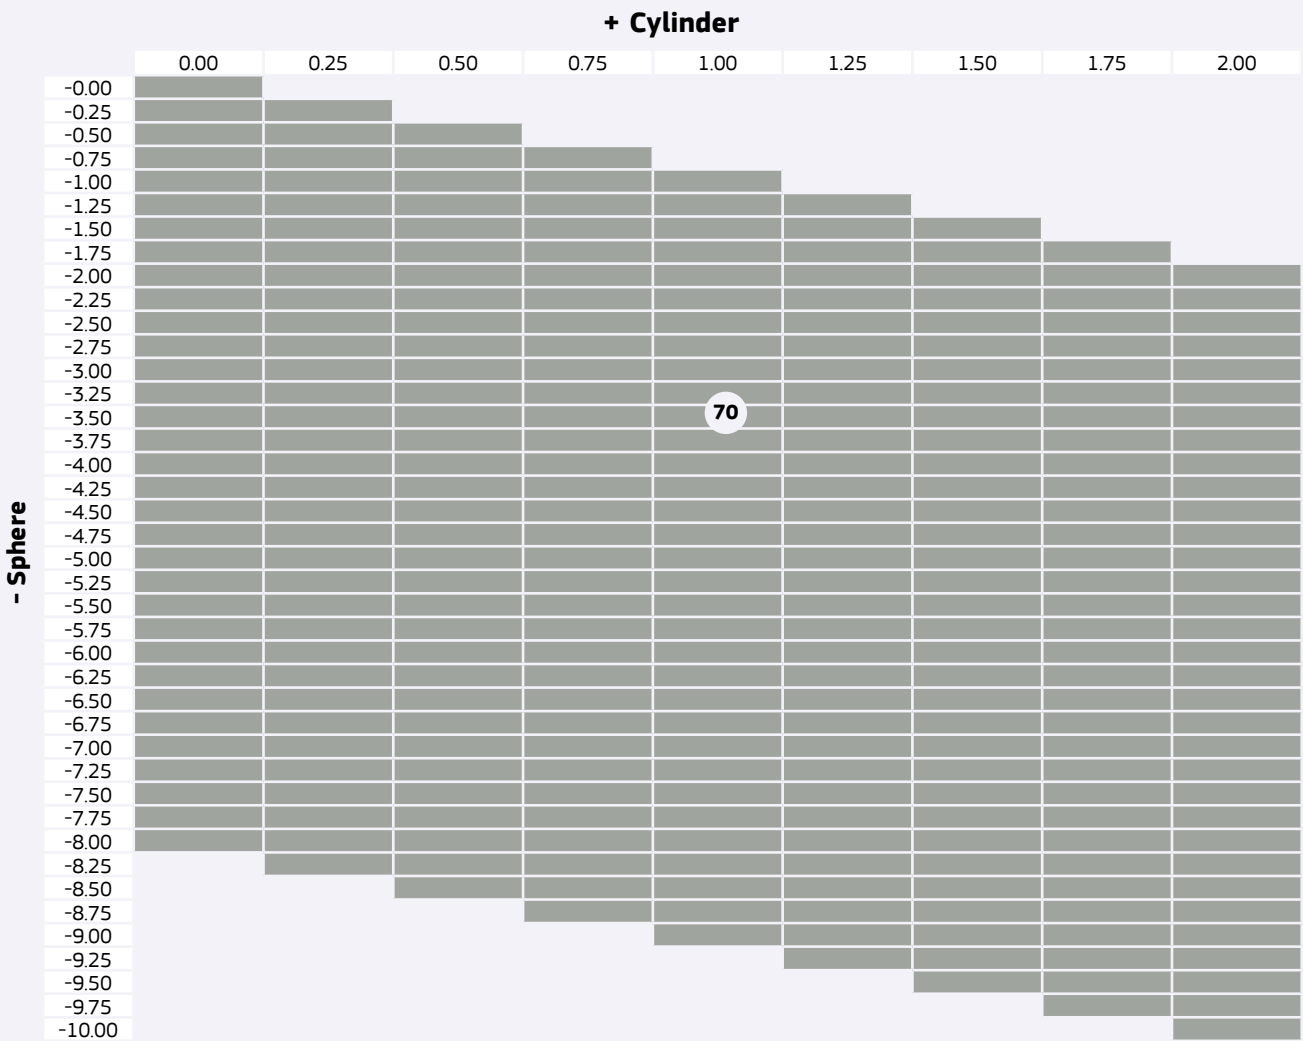

Coatings: HMC

Stock Lenses Organic

Stock Lenses Single Vision Organic

Blue Filter 1.56 AS HMC

Stock Lenses Organic

Stock Lenses Single Vision Organic Optimal 1.60 HardCoat

Stock Lenses Single Vision Organic