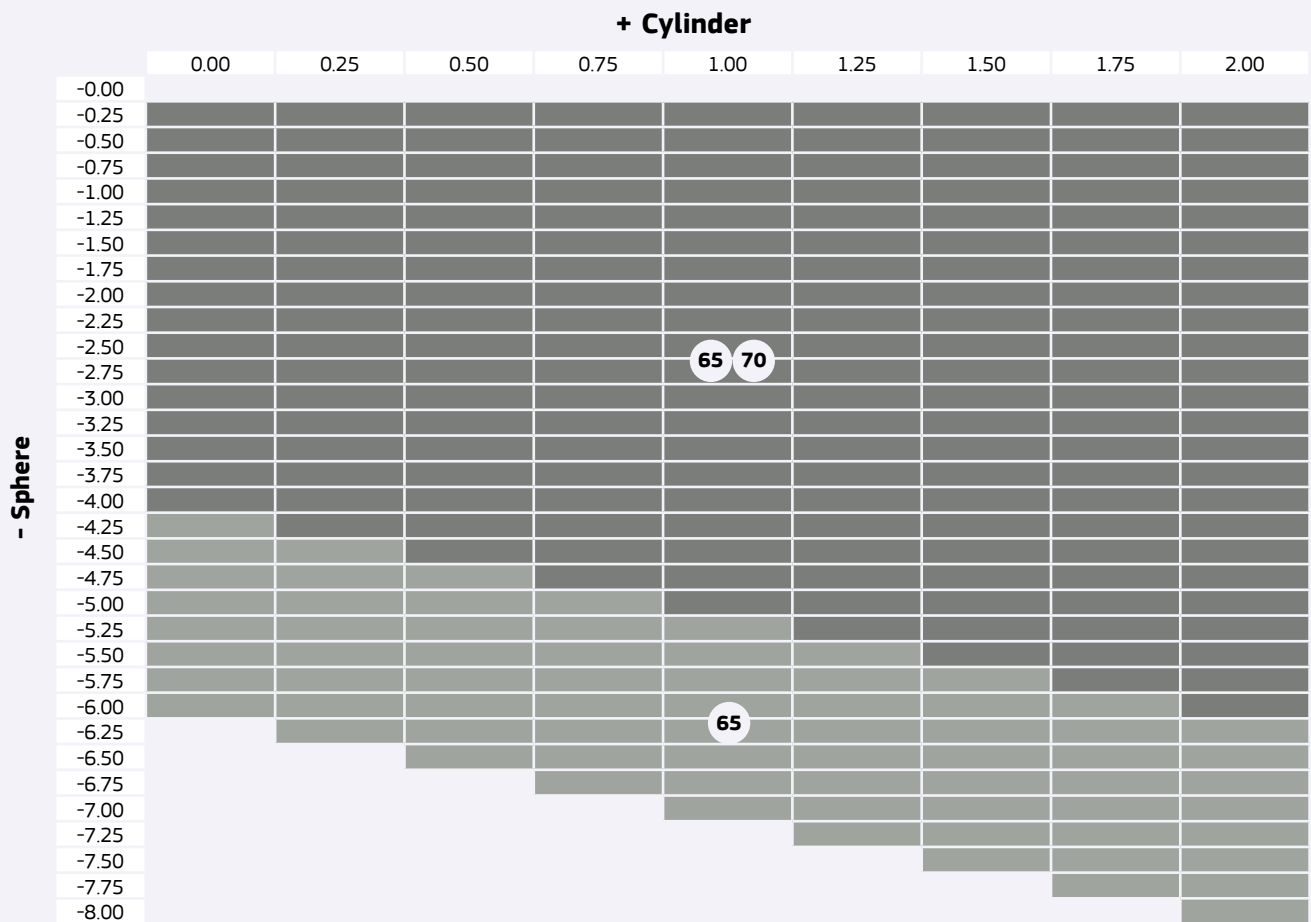

Stock Lenses Single Vision Mineral

1.523 Multicoated
Coatings: Multi AR

Natural Vision is an attitude!

Stock Lenses Mineral