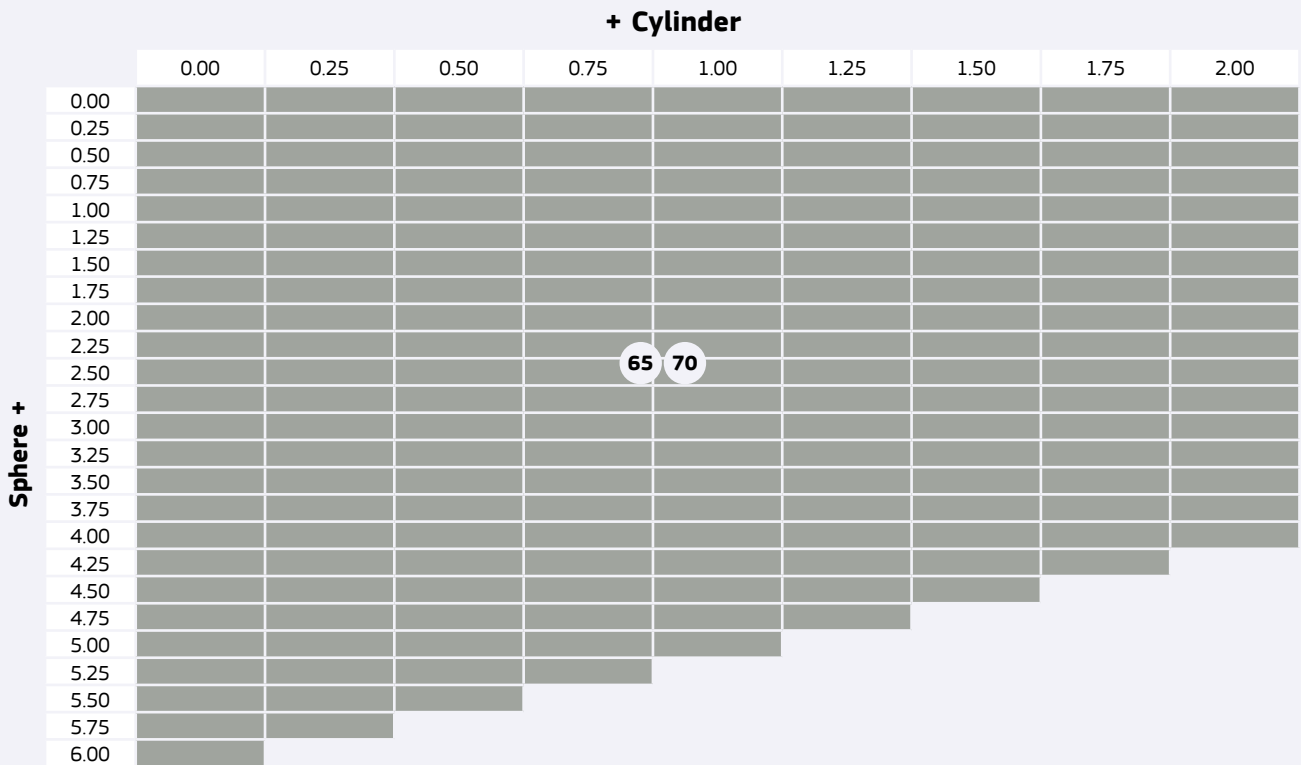

Plano

Sunlenses Organic & Mineral	32
-----------------------------	----

Stock Lenses Single Vision Organic

Optimal 1.50 Uncoated

Stock Lenses Organic

Stock Lenses Single Vision Organic Optimal 1.50 HardCoat

Stock Lenses Organic

Natural Vision is an attitude!

Stock Lenses Single Vision Organic

Optimal 1.50 Tinted

Available Colours

Brown 85%	Grey 85%	G-15
---------------------	--------------------	-------------