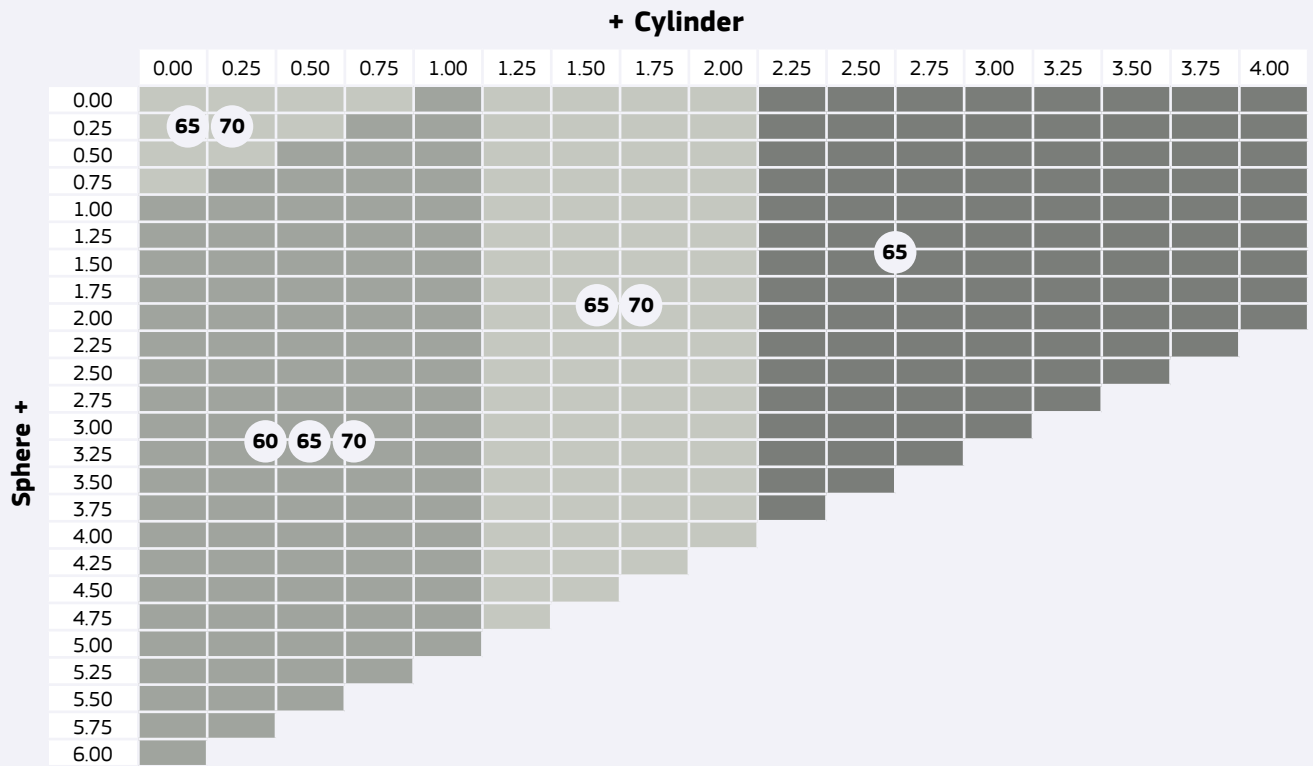

Table of contents

Organic

Optimal 1.50 Uncoated	4
Optimal 1.50 HardCoat	5
Optimal 1.50 Tinted	6
Optimal 1.50 HMC / Silk	7
Transitions® VII 1.50 HMC	8
Optimal 1.56 HMC / Silk	9
Optimal 1.56 HMC Micro 55mm	10
Optimal 1.56 HMC Mini 60mm	11
Blue Filter 1.56 AS HMC	12
Optimal 1.60 HardCoat	13
Optimal 1.60 Boxer HMC / Silk	14
PowerMax® 1.60 HMC	15
Optimal Boxer 1.60 AS HMC / Silk	16
Blue Filter 1.60 AS HMC	17
Optimal Boxer 1.67 AS HMC / Silk	18-19
Optimal Boxer 1.74 AS Silk	20

BlueBlock UV420

Optimal 1.56 BlueBlock UV420	21
Optimal 1.60 BlueBlock UV420	22
Optimal 1.67 BlueBlock UV420	23

New

Sunbrown - Sungrey 1.56 HMC	24
Sunbrown - Sungrey 1.67 HMC	25

Mineral

Mineral 1.523 Uncoated	26
Mineral 1.523 Multicoated	27
Photochromic Uncoated	28
Photochromic Multicoated	29
Flint 1.70 Multicoated	30
Flint 1.80 Multicoated	31

Plano

Sunlenses Organic & Mineral	32

Stock Lenses Single Vision Organic

Optimal 1.50 Uncoated

Stock Lenses Organic