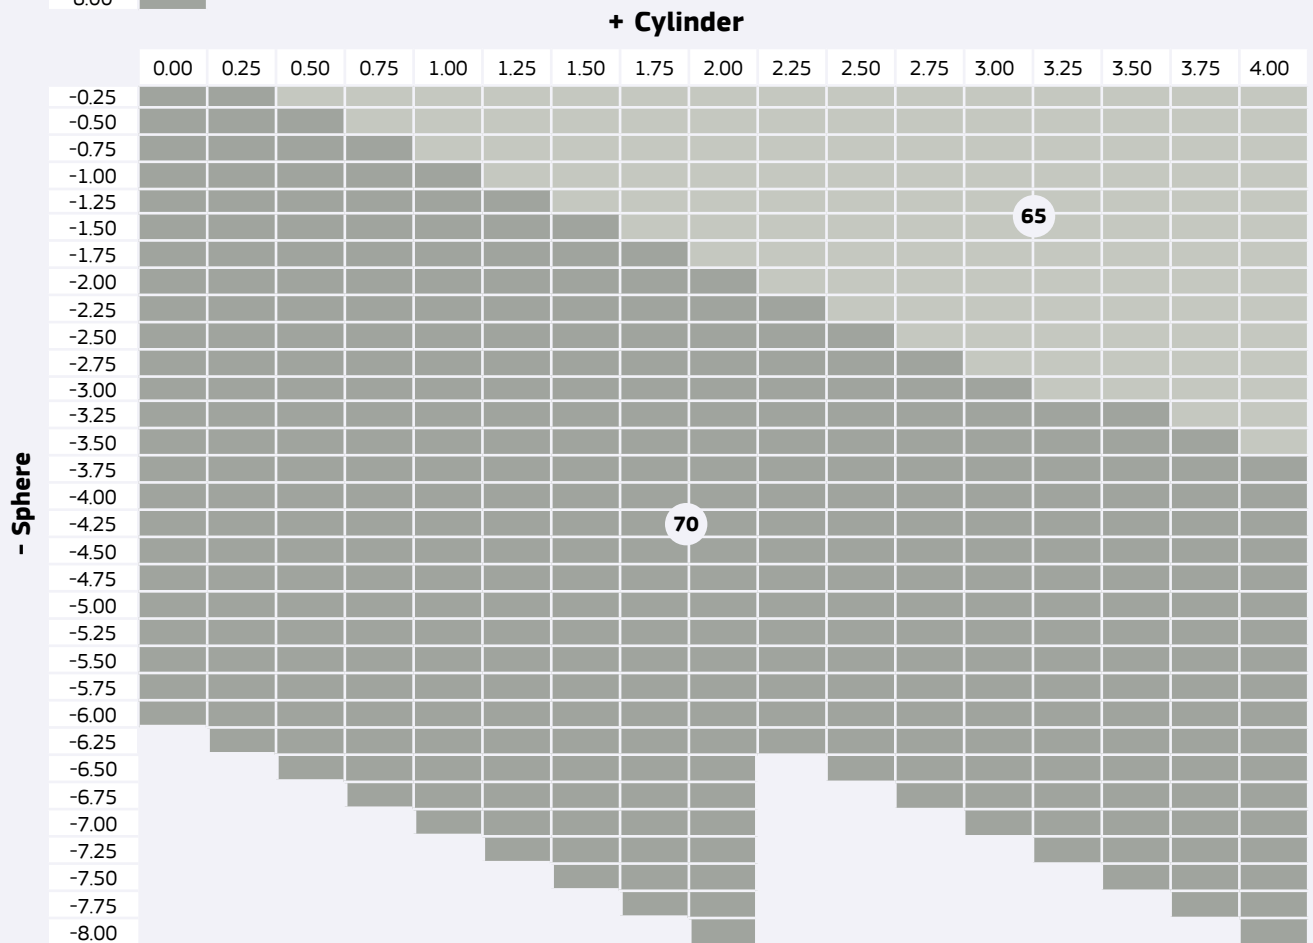

Table of contents

Organic

Optimal 1.50 Uncoated	4
Optimal 1.50 HardCoat	5
Optimal 1.50 Tinted	6
Optimal 1.50 HMC / Silk	7
Transitions® VII 1.50 HMC	8
Optimal 1.56 HMC / Silk	9
Optimal 1.56 HMC Micro 55mm	10
Optimal 1.56 HMC Mini 60mm	11
Blue Filter 1.56 AS HMC	12
Optimal 1.60 HardCoat	13
Optimal 1.60 Boxer HMC / Silk	14
PowerMax® 1.60 HMC	15
Optimal Boxer 1.60 AS HMC / Silk	16
Blue Filter 1.60 AS HMC	17
Optimal Boxer 1.67 AS HMC / Silk	18-19
Optimal Boxer 1.74 AS Silk	20

BlueBlock UV420

Optimal 1.56 BlueBlock UV420	21
Optimal 1.60 BlueBlock UV420	22
Optimal 1.67 BlueBlock UV420	23

New

Sunbrown - Sungrey 1.56 HMC	24
Sunbrown - Sungrey 1.67 HMC	25

Mineral

Mineral 1.523 Uncoated	26
Mineral 1.523 Multicoated	27
Photochromic Uncoated	28
Photochromic Multicoated	29
Flint 1.70 Multicoated	30
Flint 1.80 Multicoated	31

Plano

Sunlenses Organic & Mineral	32

Stock Lenses Single Vision Organic

Optimal 1.50 Uncoated

Stock Lenses Organic