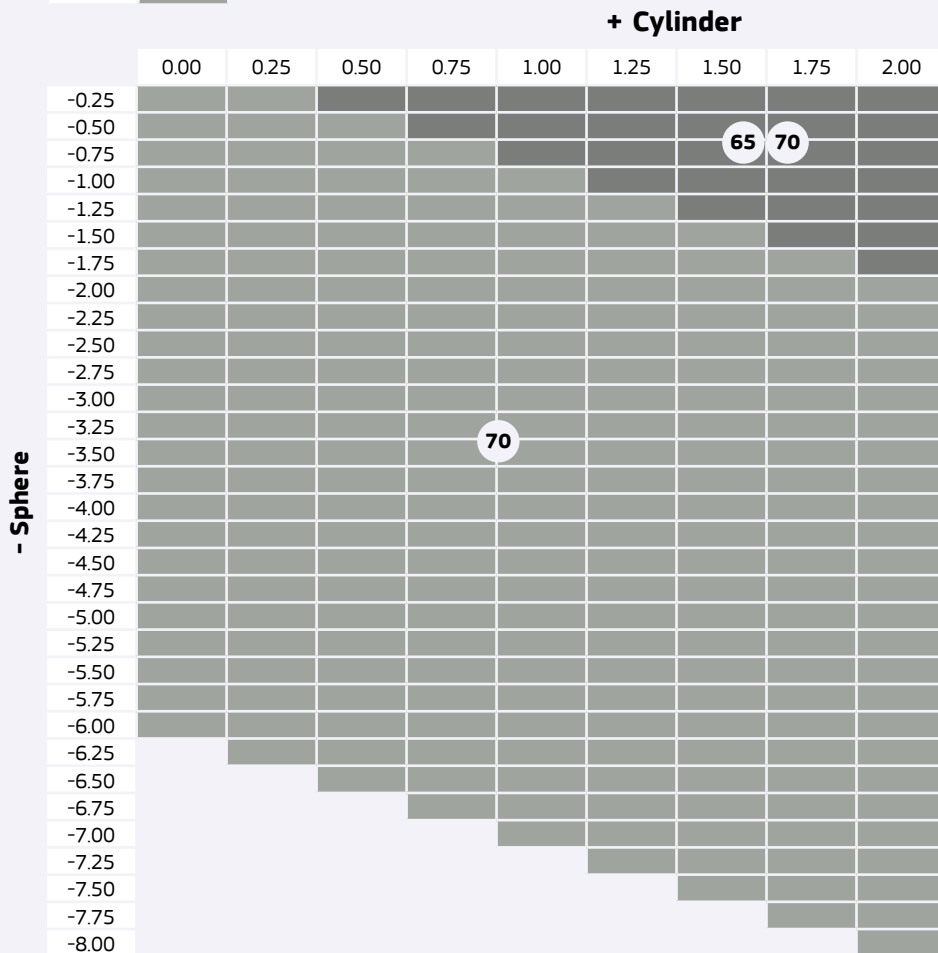

Stock Lenses Organic

Natural Vision is an attitude!

Stock Lenses Single Vision Organic

Optimal 1.50 Tinted

Available Colours

Brown 85%	Grey 85%	G-15
---------------------	--------------------	-------------

Stock Lenses Organic

Stock Lenses Single Vision Organic

Optimal 1.50

Coatings: HMC / Silk (Super Hydrophobic)

+ Cylinder

* Silk 1.50 70 Ø until Sphere 4.00

* Silk 1.50 until Cylinder 2.00

+ Cylinder