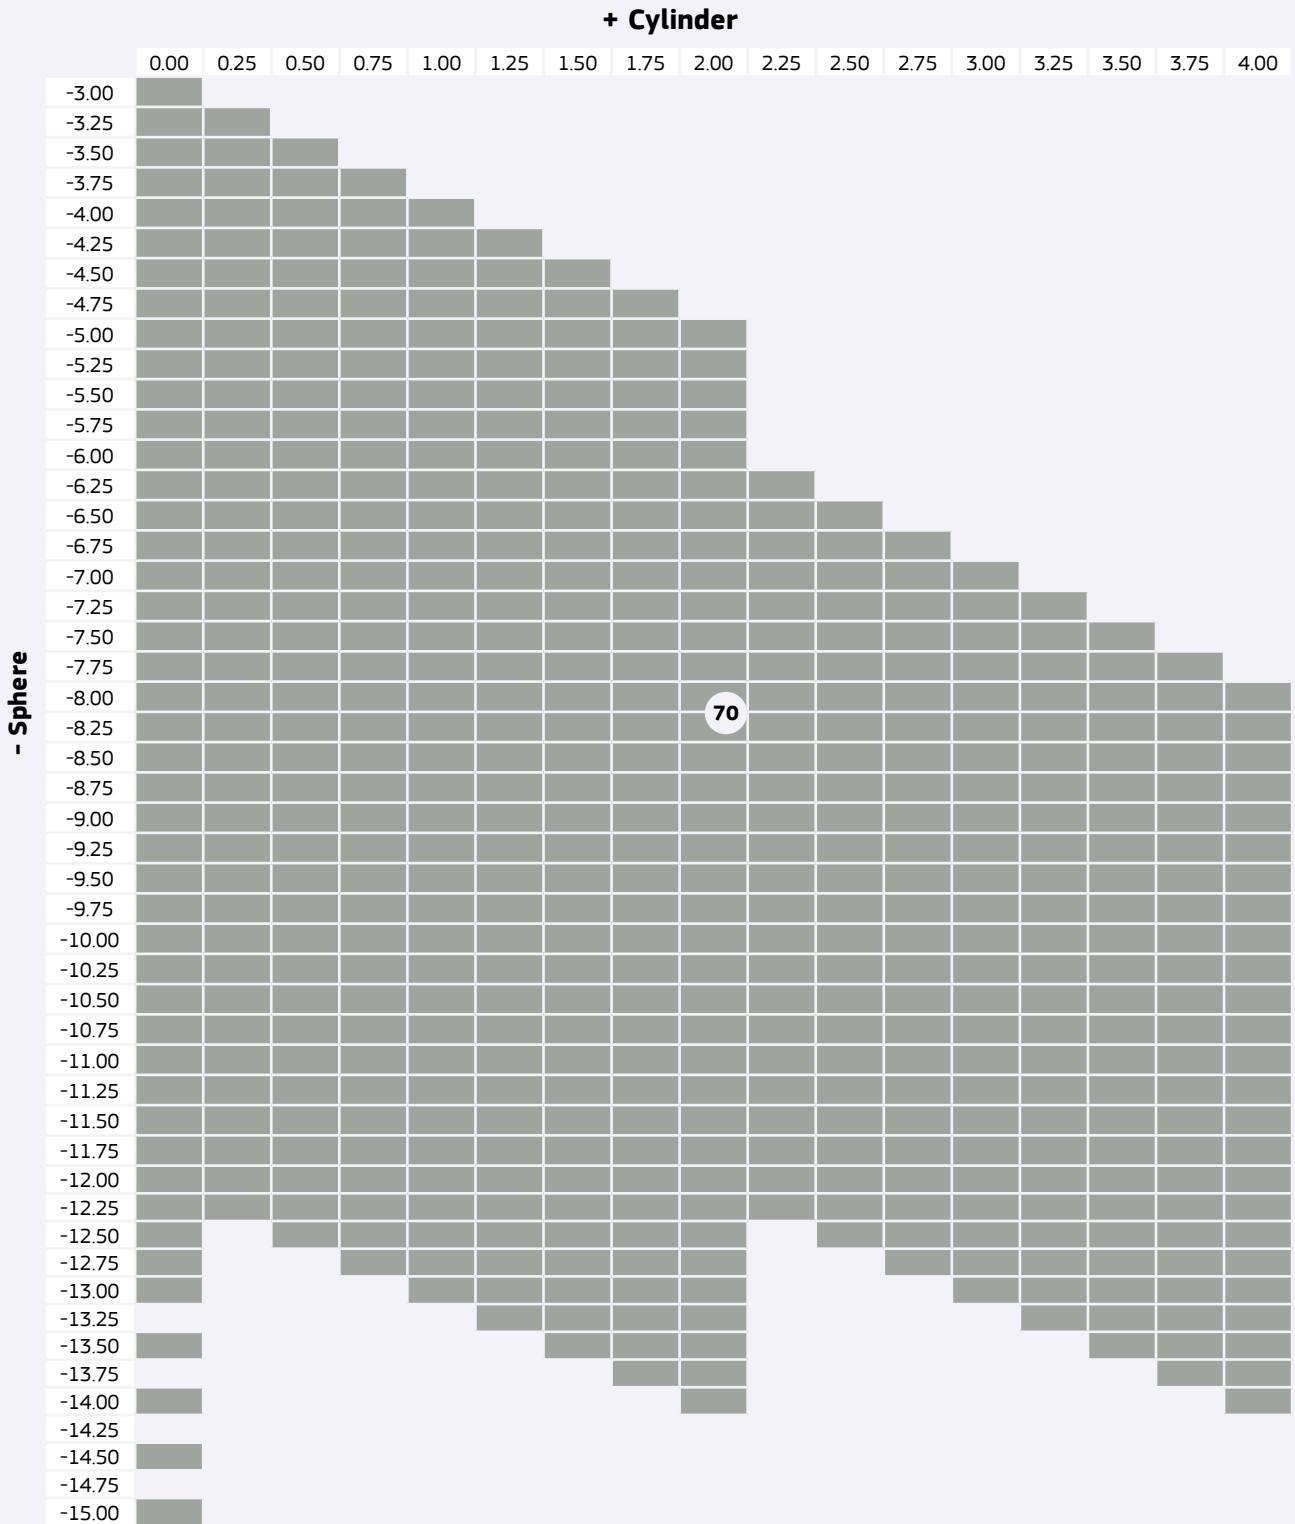

Stock Lenses Single Vision Organic

Optimal Boxer 1.74 AS

Coatings: HMC (Super Hydrophobic)

Stock Lenses Organic