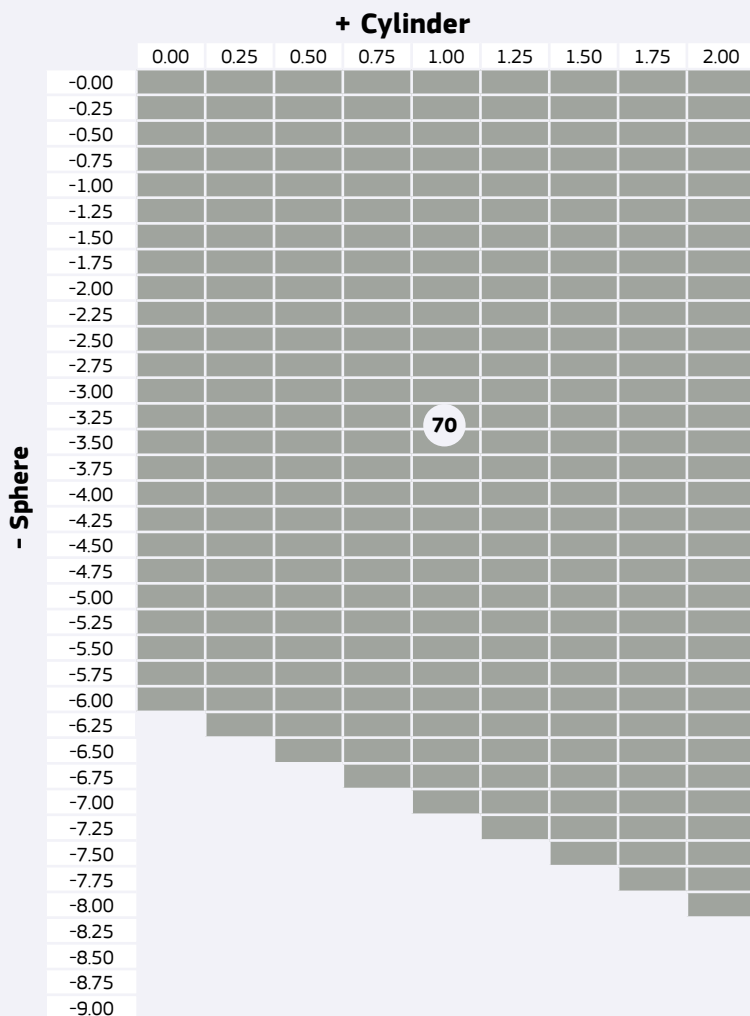

Stock Lenses Single Vision Organic

Blue Filter 1.56 AS HMC

Stock Lenses Organic