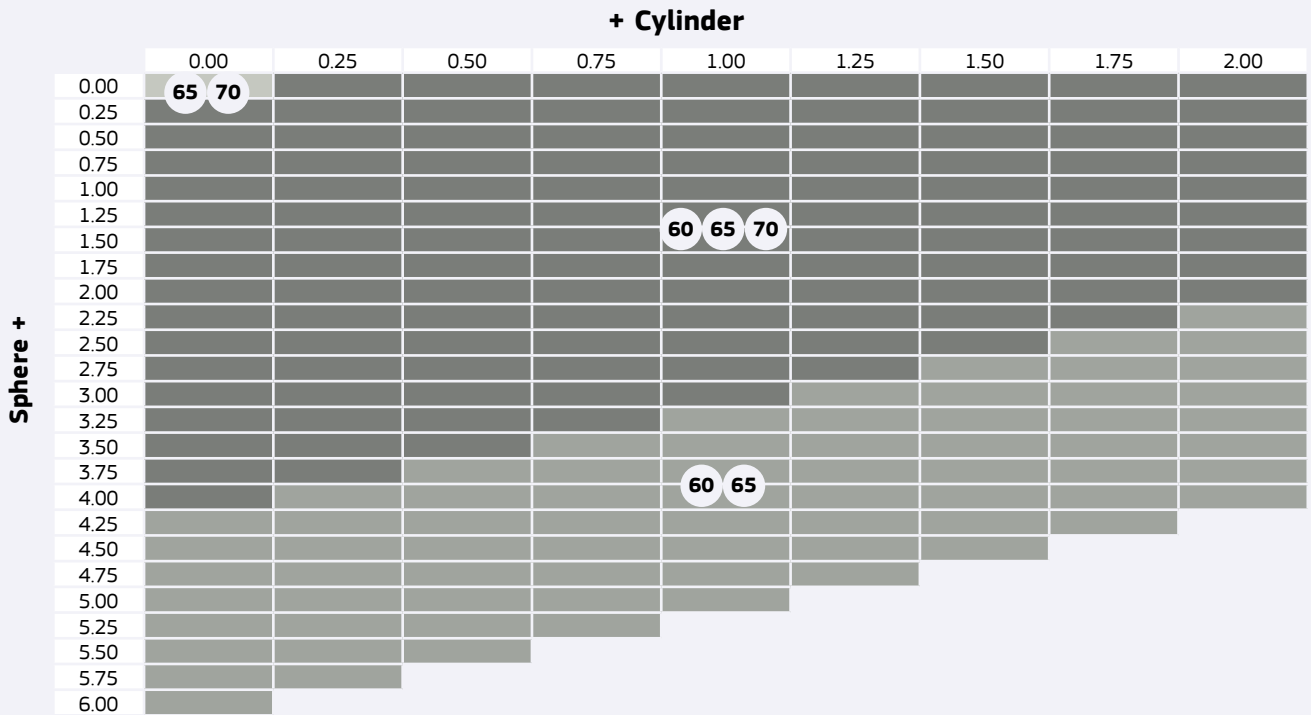

Available Colours

Brown up to 85%	Grey up to 85%
---------------------------	--------------------------

Natural Vision is an attitude!

Stock Lenses Organic

Stock Lenses Single Vision Mineral

1.523 Uncoated