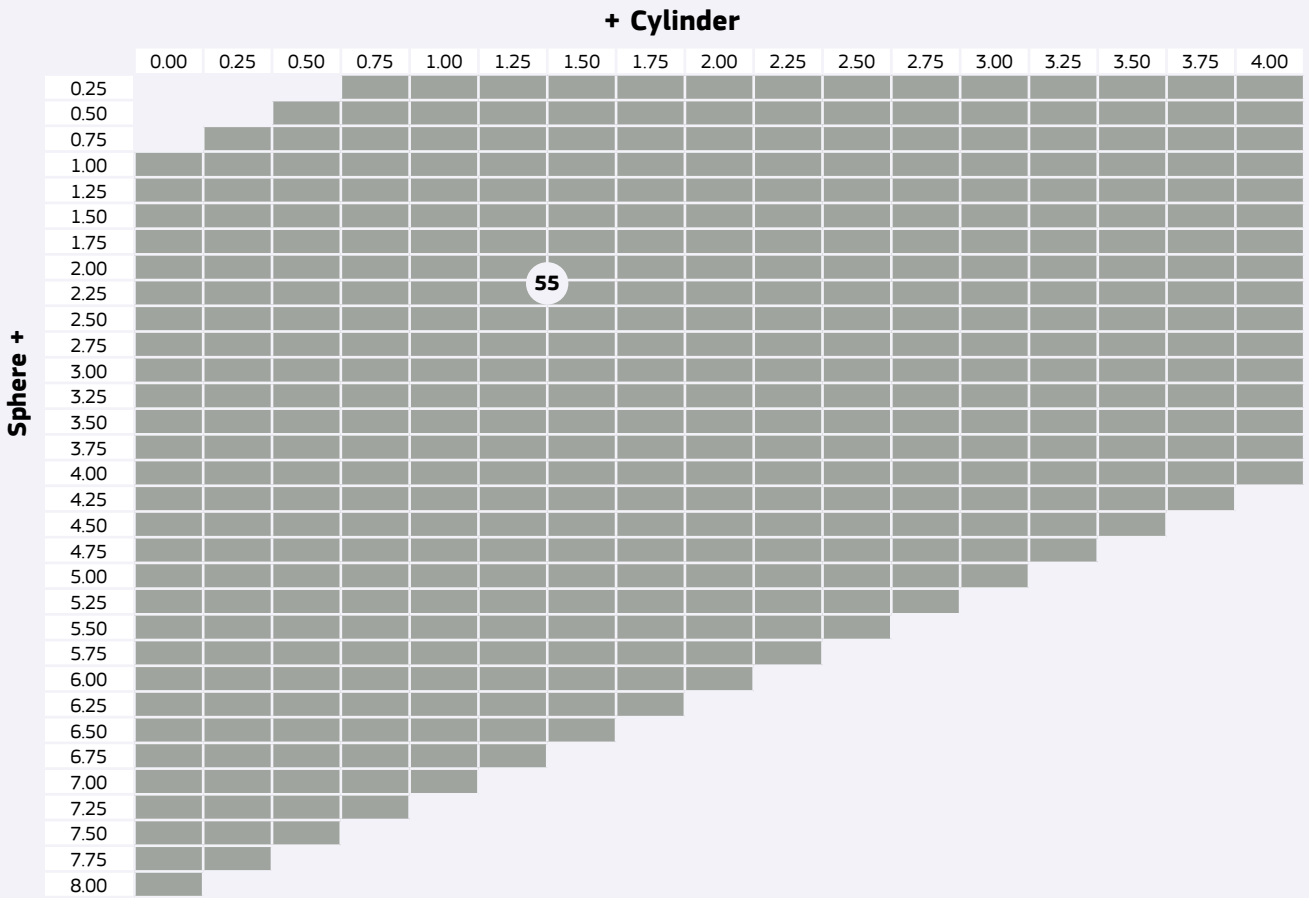

Stock Lenses Organic

Natural Vision is an attitude!

Stock Lenses Single Vision Organic

Optimal 1.56 Micro 55mm

Coatings: HMC

Stock Lenses Organic

Stock Lenses Single Vision Organic

Optimal 1.56 Mini 60mm