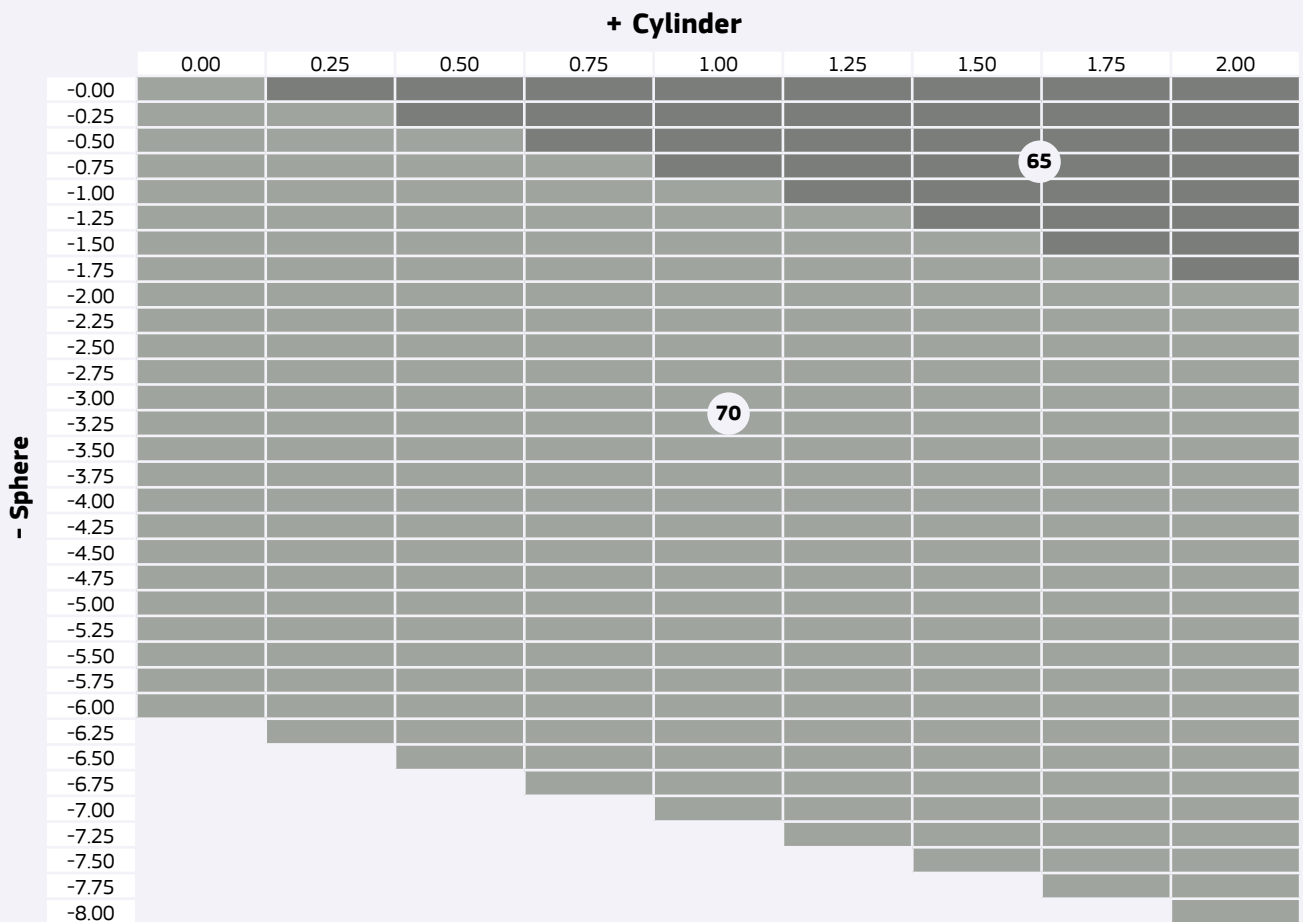

+ Cylinder

	0.00	0.25	0.50	0.75	1.00	1.25	1.50	1.75	2.00
- Sphere -0.00									
-0.25									
-0.50							65		
-0.75									
-1.00									
-1.25									
-1.50									
-1.75									
-2.00									
-2.25									
-2.50									
-2.75									
-3.00									
-3.25					70				
-3.50									
-3.75									
-4.00									
-4.25									
-4.50									
-4.75									
-5.00									
-5.25									
-5.50									
-5.75									
-6.00									
-6.25									
-6.50									
-6.75									
-7.00									
-7.25									
-7.50									
-7.75									
-8.00									

Stock Lenses Organic

Natural Vision is an attitude!

Stock Lenses Single Vision Organic

Optimal Boxer 1.60 AS

Coatings: HMC / Silk (Super Hydrophobic)

Stock Lenses Organic

Stock Lenses Single Vision Organic Blue Filter 1.60 AS HMC